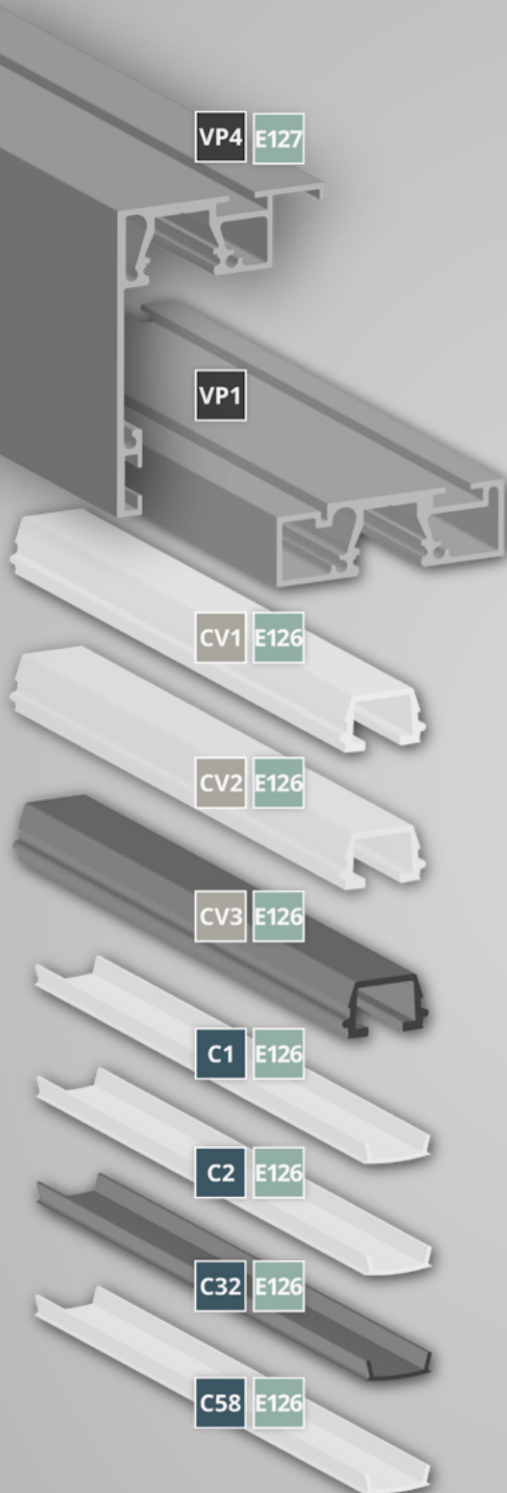

max.
10 mm

GALAXY profiles
Perfect Light Lines

OEM