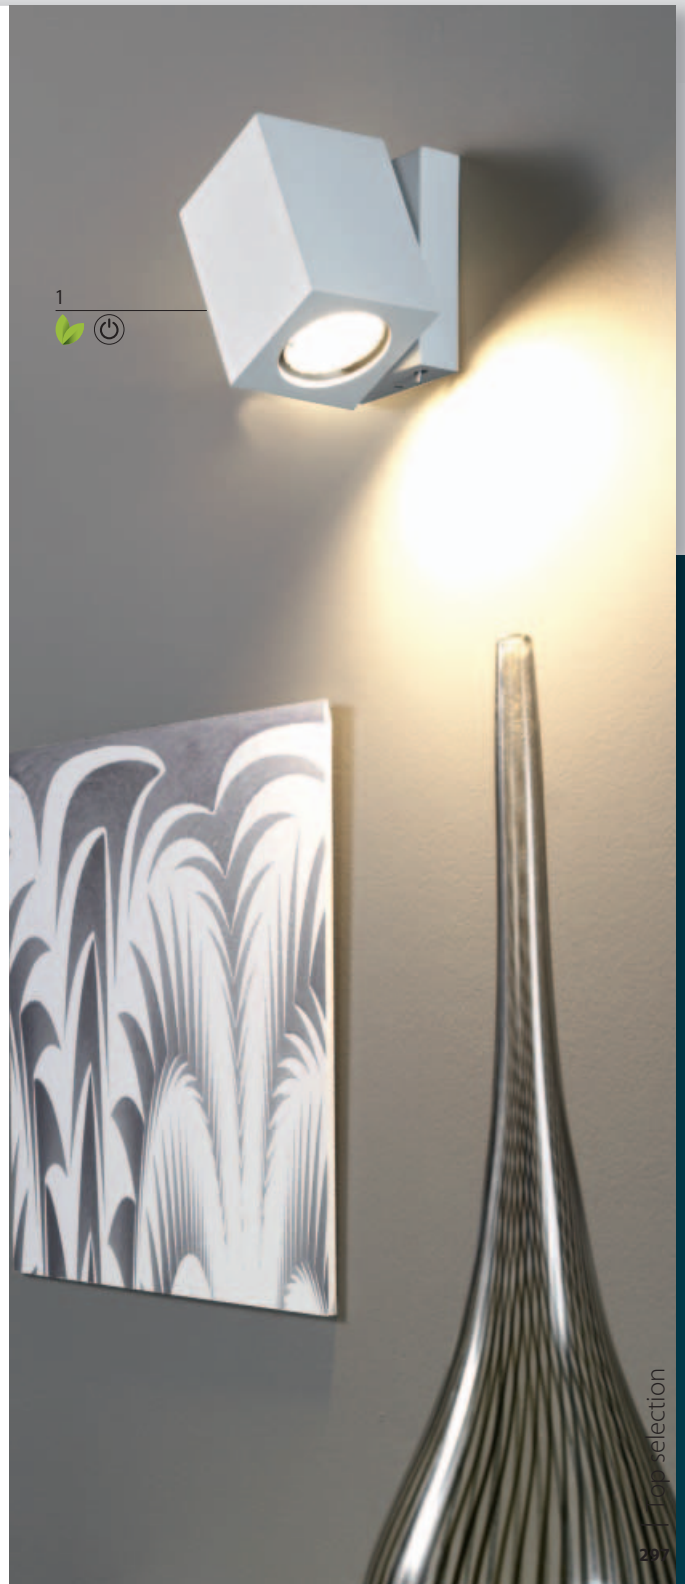

Top selection

297

Tara

☐	1 | 33218/31/10
	PHILIPS 10W INCL.
	1x GU10 | max. 10W | 230V | Ⓢ
	| 110° | ↔ 75° | ↗ 100° |

Tara

☐	2 | 33219/31/10
	PHILIPS 10W INCL.
	2x GU10 | max. 10W | 230V | Ⓢ
	| 110° | ↔ 180° | ↗ 100° |