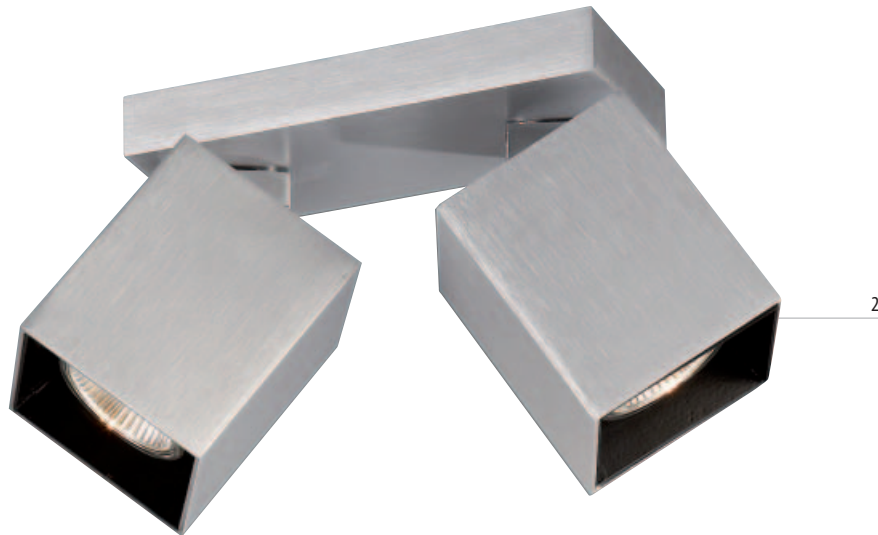

TOPSELECTION
PREMIUM LIGHTING

Bloc

1 | 53130/48/10

 PHILIPS 35W INCL.

1x GU10 | max. 35W | 230V | 

 | T 120 | ↔ 70 | ↙ 70 |

Bloc

2 | 53132/48/10