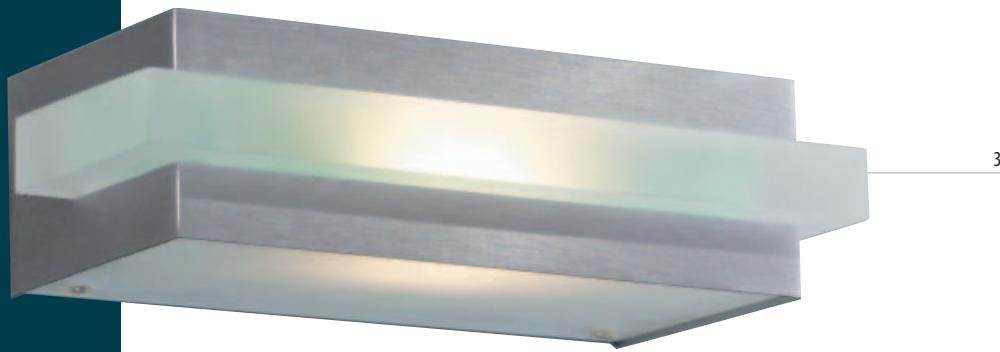

Alegria

1 | 34120/67/10

 **PHILIPS 70W INCL.**

1x R7S 78 | max. 100W | 230V | 

 | 160 | ← 410 | ↗ 83 |

TOPSELECTION
PREMIUM LIGHTING

Zita

1 | 33211/31/10