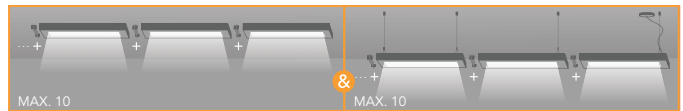

KATALÓG SVIETIDIEL

Soho

Save energy

SOHO
Small Office Home Office

| Soho
370

Greenwich

1 | 68309/48/10

PHILIPS 21W INCL.
2x T5 | max. 21W | 230V | □