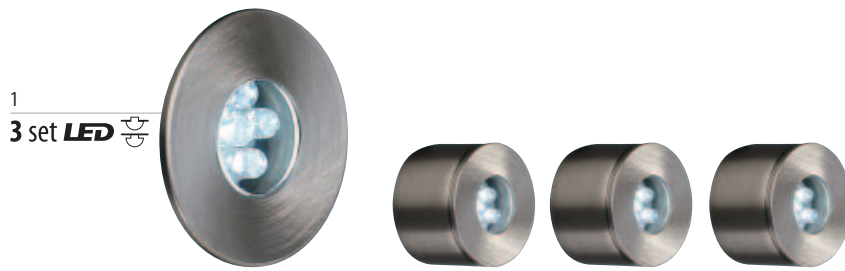

1
3 set LED

Save energy