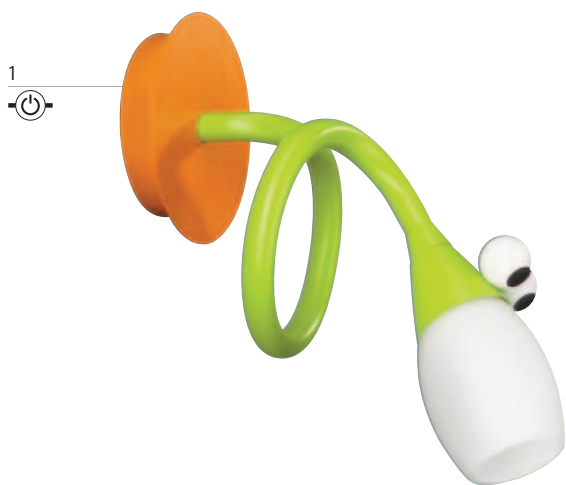

Snakey

1 | 56300/55/30

PHILIPS 40W INCL.

1x G9 | max. 40W | 230V |

| T 164 | ← 164 | ↗ 243 |

Snakey

2 | 56303/55/10

PHILIPS 40W INCL.

3x G9 | max. 40W | 230V |

| T 348 | ← 873 | ↗ 230 |