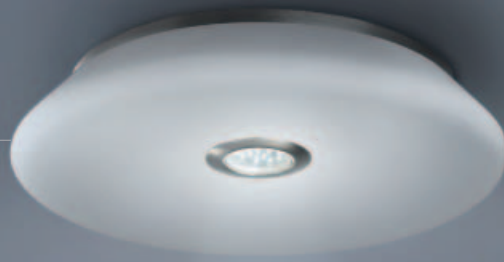

1

Surf

1 | 32071/31/10

PHILIPS 22W INCL.

1x 2GX13 | max. 22W | 230V |

LED 0.96W INCL. | 16-LED

1x LED | 0.96W | 3.2V |

| T 90 | ↔ 360 | ↗ 360 |

IP44