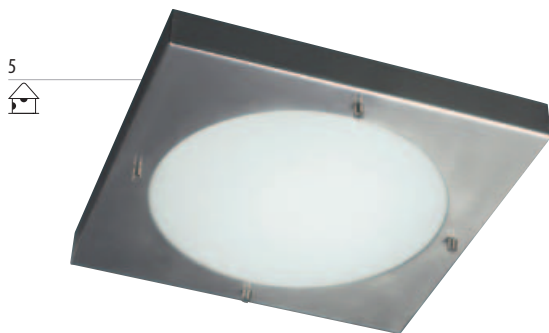

Boat

■ 1 | 32009/11/10

□ 2 | 32009/17/10

PHILIPS 25W INCL.
1x G9 | max. 25W | 230V | ⊕

Y | T 45 | ↔ 185 | ↗ 185 |

IP44

Ship

■ 3 | 32010/11/10

■ 4 | 32010/17/10

1x E27 | max. 60W | 230V | ⊕

Y | T 100 | ↔ 315 | ↗ 315 |

IP44

Dive

■ 5 | 32080/17/10

1x E27 | max. 60W | 230V | ⊕

Y | T 85 | ↔ 314 | ↗ 314 |

IP44