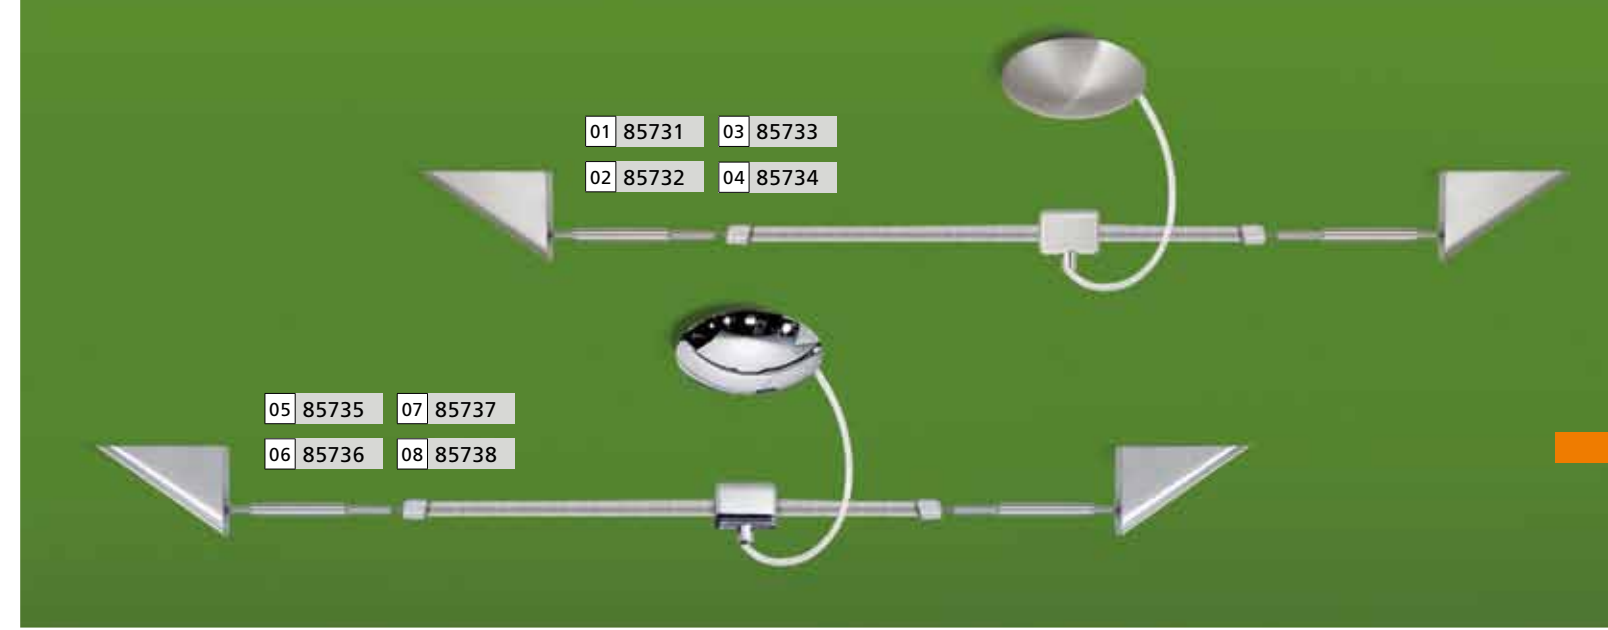

## POWER LINE

Deckenabstandhalter, 2er Set  
ceiling distance piece, set of 2  
entretoise du plafond, lot de 2  
L 70, B 17

13 86258  
nickel-matt  
nickel matt  
nickel mat

14 86319  
chrom  
chrome  
chrome

## 15 87335 - POWER LINE

Anschlussklemmen, transparent, 2er Set  
feeder clamp, transparent, set of 2  
connexion borne, transparent, lot de 2  
L 28, B 18, H 13