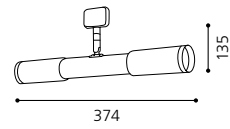

POWER LINE

01 88212 - POWER LINE

Hängeleuchte, nickel-matt / Glas opal, weiß
pendant lamp, nickel matt / opal glass, white
chandelier, nickel mat / verre opale, blanc
H 1100, Ø 54

GL1377

Inklusive Leuchtmittel | bulb included | Ampoules comprises

02 88242 - POWER LINE

Spot, chrom, alu-gebürstet / Glas satiniert, klar
spot, chrome, aluminium brushed / satinated glass, clear
spot, chrome, aluminium brossé / verre satiné, clair
L 374, B 45, H 135

GL1810

Inklusive Leuchtmittel | bulb included | Ampoules comprises

03 88249 - POWER LINE

Spot, chrom, alu-gebürstet
spot, chrome, aluminium brushed
spot, chrome, aluminium brossé
L 120, B 54, H 140

Inklusive Leuchtmittel | bulb included | Ampoules comprises