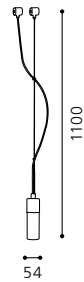

## 08 90409 - VISION LINE

Set, nickel-matt  
set, nickel matt  
set, nickel mat

L 2070, B 100

Inklusive Leuchtmittel | bulb included | Ampoules comprises

05 90406

06 90407

07 90408

08 90409

# POWER LINE

## 01 88212 - POWER LINE

Hängeleuchte, nickel-matt / Glas opal, weiß  
 pendant lamp, nickel matt / opal glass, white  
 chandelier, nickel mat / verre opale, blanc  
 H 1100, Ø 54

GL1377

Inklusive Leuchtmittel | bulb included | Ampoules comprises

## 02 88242 - POWER LINE

Spot, chrom, alu-gebürstet / Glas satiniert, klar  
 spot, chrome, aluminium brushed / satinated glass, clear  
 spot, chrome, aluminium brossé / verre satiné, clair  
 L 374, B 45, H 135