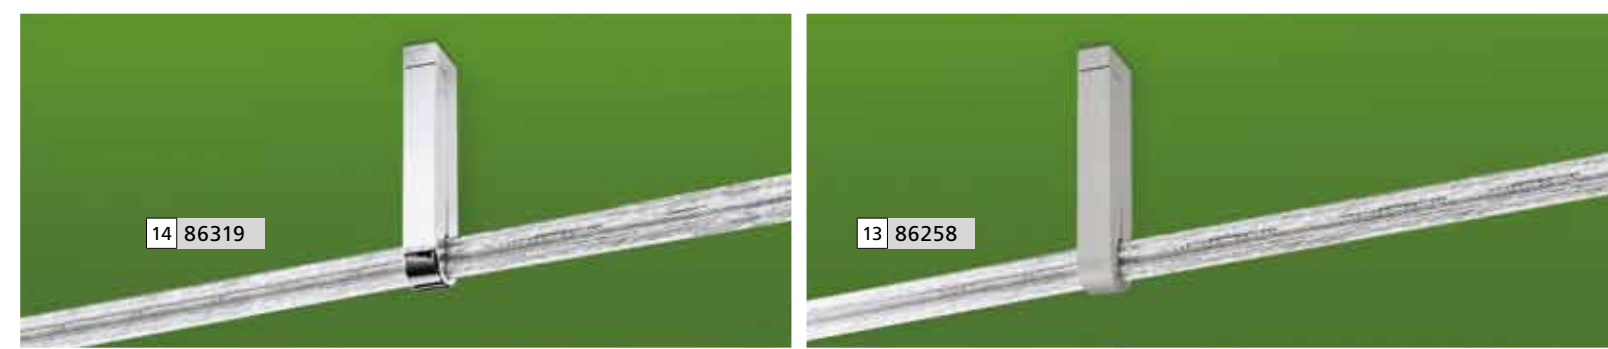

POWER LINE

POWER LINE

Seilsystem, nickel-matt
cable lighting, nickel matt
spots sur câble, nickel mat

01 85731
L 3000

02 85732
L 5000

03 85733
L 7000

04 85734
L 10000

POWER LINE

Seilsystem, chrom
cable lighting, chrome
spots sur câble, chrome

05 85735
L 3000

06 85736
L 5000

07 85737
L 7000

08 85738
L 10000

POWER LINE

Seilabhängung, Set (3 + 2)
cable suspension, set (3 + 2)
câble suspension, set (3 + 2)

09 87332
nickel-matt
nickel matt
nickel mat

10 87333
chrom
chrome
chrome

POWER LINE

Umlenker
diffuser
diffuseur
L 130, H 85

11 85744
nickel-matt
nickel matt
nickel mat

12 85745
chrom
chrome
chrome

POWER LINE

Deckenabstandhalter, 2er Set
ceiling distance piece, set of 2
entretoise du plafond, lot de 2
L 70, B 17

13 86258
nickel-matt
nickel matt
nickel mat

14 86319
chrom
chrome
chrome

15 87335 - POWER LINE

Anschlussklemmen, transparent, 2er Set
feeder clamp, transparent, set of 2
connexion borne, transparent, lot de 2
L 28, B 18, H 13