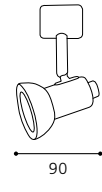

### 01 85752 - POWER LINE

Spot, nickel-matt / Glas satiniert, weiß  
spot, nickel matt / satinated glass, white  
spot, nickel mat / verre satiné, blanc

L 90

9 002759 857523

GU10 1x 50W

90

GL-515

Inklusive Leuchtmittel | bulb included | Ampoules comprises