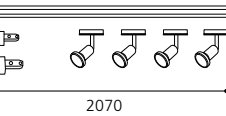

07 90408 - VISION LINE

Set, nickel-matt
set, nickel matt
set, nickel mat

L 2070, B 55