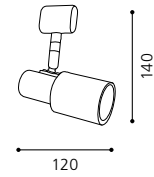

## 03 88249 - POWER LINE

Spot, chrom, alu-gebürstet  
 spot, chrome, aluminium brushed  
 spot, chrome, aluminium brossé  
 L 120, B 54, H 140

Inklusive Leuchtmittel | bulb included | Ampoules comprises