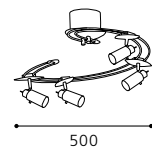

02 87605 - DRIVE

Deckenleuchte, nickel-matt / Glas satiniert, weiß
ceiling lamp, nickel matt / satinated glass, white
plafonnier, nickel mat / verre satiné, blanc

Ø 500