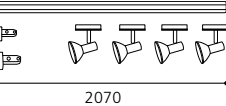

08 90409 - VISION LINE

Set, nickel-matt
set, nickel matt
set, nickel mat

L 2070, B 100

Inklusive Leuchtmittel | bulb included | Ampoules comprises