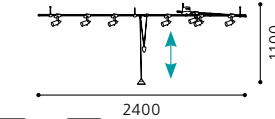

04 87608 - DRIVE

Deckenleuchte, nickel-matt / satiniert, alabaster, weiß
ceiling lamp, nickel matt / satinated, alabaster, white
plafonnier, nickel mat / satiné, albâtre, blanc

L 2400, B 800, H 1100

G4 7x 20W GY6,35 1x 35W

GL1085, GL-385, ET0321, ET0317, ET0313

Inklusive Leuchtmittel | bulb included | Ampoules comprises