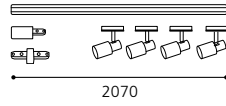

05 90406 - VISION LINE

Set, alu-gebürstet, nickel-matt
set, aluminium brushed, nickel matt
set, aluminium brossé, nickel mat

L 2070, B 55