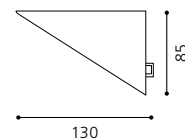

POWER LINE

Umlenker
diffuser
diffuseur
L 130, H 85