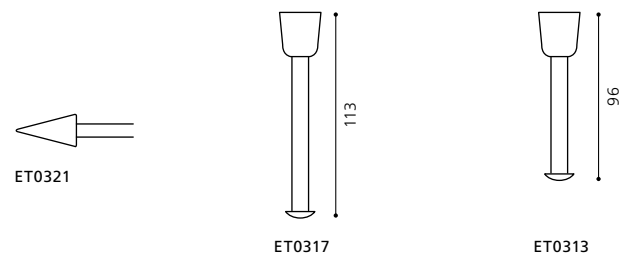

DRIVE

01 87602 - DRIVE

Deckenleuchte, nickel-matt, chrom
ceiling lamp, nickel matt, chrome
plafonnier, nickel mat, chrome

L 1600

GY6,35 4x 35W

ET0321, ET0317

Inklusive Leuchtmittel | bulb included | Ampoules comprises

02 87601 - DRIVE

Deckenleuchte, nickel-matt, chrom
ceiling lamp, nickel matt, chrome
plafonnier, nickel mat, chrome

Ø 500

GY6,35 4x 35W

ET0321

Inklusive Leuchtmittel | bulb included | Ampoules comprises

03 87603 - DRIVE

Deckenleuchte, nickel-matt, chrom
ceiling lamp, nickel matt, chrome
plafonnier, nickel mat, chrome

L 1845

GY6,35 5x 35W

ET0321, ET0317, ET0313

Inklusive Leuchtmittel | bulb included | Ampoules comprises

04 87604 - DRIVE

Deckenleuchte, nickel-matt, chrom / Glas alabaster, weiß
ceiling lamp, nickel matt, chrome / alabaster glass, white
plafonnier, nickel mat, chrome / verre albatre, blanc

L 2400, B 800, H 1100

G4 7x 20W GY6,35 1x 35W

GL-385, ET0321, ET0317, ET0313

Inklusive Leuchtmittel | bulb included | Ampoules comprises