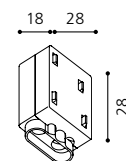

15 87335 - POWER LINE

Anschlussklemmen, transparent, 2er Set
feeder clamp, transparent, set of 2
connexion borne, transparent, lot de 2
L 28, B 18, H 13