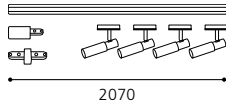

06 90407 - VISION LINE

Set, nickel-matt / Glas, weiß, klar
set, nickel matt / glass, white, clear
set, nickel mat / verre, blanc, clair

L 2070, B 45