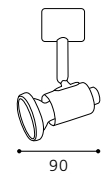

### 02 85754 - POWER LINE

Spot, chrom  
spot, chrome  
spot, chrome

L 90

9 002759 857547

GU10 1x 50W

90

Inklusive Leuchtmittel | bulb included | Ampoules comprises