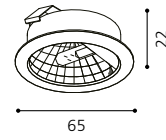

01 86022 - PICCOLO

Einbauspot, weiß / Glas satiniert, 3er Set
recessed spot, white / satinated glass, 3-unit set
spot encastrable, blanc / verre satiné, lot de 3
Ø 65, A 2, ET 22

GL1003
Inklusive Trafo | transformer included | *Transformateur compris*
Inklusive Leuchtmittel | bulb included | *Ampoules comprises*