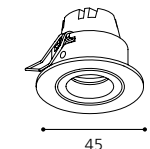

02 89348 - RODEO

Einbauspot, alu, 3er Set
recessed spot, aluminium, 3-unit set
spot encastrable, aluminium, lot de 3
Ø 45, ET 30