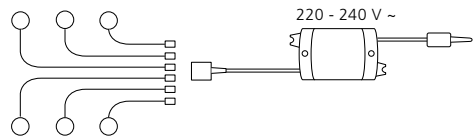

GL1944
Inklusive Leuchtmittel | bulb included | Ampoules comprises

08 89118

06 89119

07 89117

RODEO + ARON

01 88944 - ARON

Einbauspot, nickel-matt, 6er Set
recessed spot, nickel matt, 6-unit set
spot encastrable, nickel mat, lot de 6
H 11, Ø 30