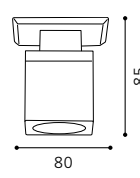

02 83796 - SPIKE 1

Einbauspot, chrom / Kristall, klar, satiniert
recessed spot, chrome / crystal, clear, satinated
spot encastrable, chrome / cristal, clair, satiné

L 80, B 80, H 85