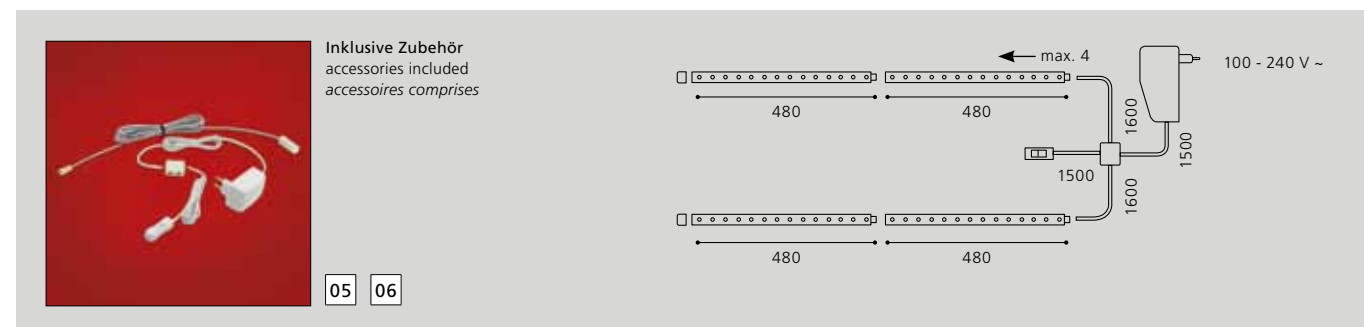

GL1003
Inklusive Trafo | transformer included | *Transformateur compris*
Inklusive Leuchtmittel | bulb included | *Ampoules comprises*

03 86024 - PICCOLO

Einbauspot, messing / Glas satiniert, 3er Set
recessed spot, brass / satinated glass, 3-unit set
spot encastrable, laiton / verre satiné, lot de 3
Ø 65, A 2, ET 22

GL1003
Inklusive Trafo | transformer included | *Transformateur compris*
Inklusive Leuchtmittel | bulb included | *Ampoules comprises*

04 87047 - PICCOLO 1

Unterbauspot, nickel-matt / Glas satiniert, 3er Set
under cabinet spot, nickel matt / satinated glass, 3-unit set
spot pour bandeaux, nickel mat / verre satiné, lot de 3
Ø 65, A 25

GL1003
Inklusive Trafo | transformer included | *Transformateur compris*
Inklusive Leuchtmittel | bulb included | *Ampoules comprises*

05 90186 - ZIBA

Unterbauleuchte, weiß / klar, 4er Set
under cabinet lamp, white / clear, 4-unit set
lampes pour bandeaux, blanc / clair, lot de 4
L 1920

4x 1,25W
(21 LED)
Inklusive Trafo | transformer included | *Transformateur compris*
Inklusive Leuchtmittel | bulb included | *Ampoules comprises*

06 90187 - ZIBA

Unterbauleuchte, weiß / blau, 4er Set
under cabinet lamp, white / blue, 4-unit set
lampes pour bandeaux, blanc / bleu, lot de 4
L 1920

4x 1,25W
(21 LED)
Inklusive Trafo | transformer included | *Transformateur compris*
Inklusive Leuchtmittel | bulb included | *Ampoules comprises*

01 02 03 04

Inklusive Zubehör
accessories included
accessoires comprises

05 06