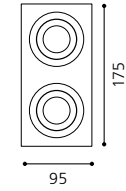

01 90054 - TERNI

Einbauspot, alu-gebürstet
recessed spot, aluminium brushed
spot encastrable, aluminium brossé
L 95, B 95, ET 95

9 4002759 900540

Inklusive Leuchtmittel | bulb included | Ampoules comprises

02 90055 - TERNI

Einbauspot, alu-gebürstet
recessed spot, aluminium brushed
spot encastrable, aluminium brossé
L 175, B 95, ET 95

9 4002759 900557

Inklusive Leuchtmittel | bulb included | Ampoules comprises

03 90056 - TERNI

Einbauspot, alu-gebürstet
recessed spot, aluminium brushed
spot encastrable, aluminium brossé
L 175, B 175, ET 95

9 4002759 900564

Inklusive Leuchtmittel | bulb included | Ampoules comprises

Diese Leuchten sind beliebig schwenkbar.

These lamps are adjustable at will.

Ces lampes sont réglables au choix.