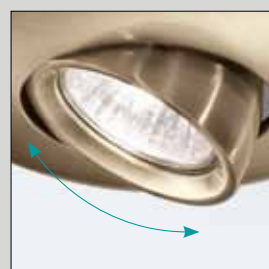

SPEZIA 1 + SPIKE 1

01 90053 - SPEZIA 1

Einbauspots, brüniert
recessed spot, bronzed
spot encastrable, brun

Ø 110, ET 75

Inklusive Leuchtmittel | bulb included | Ampoules comprises

02 90058 - SPEZIA 1

Einbauspots, nickel-matt
recessed spot, nickel matt
spot encastrable, nickel mat

Ø 110, ET 75

Inklusive Leuchtmittel | bulb included | Ampoules comprises

03 90057 - SPEZIA 1

Einbauspots, weiß
recessed spot, white
spot encastrable, blanc

Ø 110, ET 75

Inklusive Leuchtmittel | bulb included | Ampoules comprises

04 89004 - SPIKE 1

Einbauspots, chrom / Glas satiniert, weiß
recessed spot, chrome / satinated glass, white
spot encastrable, chrome / verre satiné, blanc

H 60, Ø 215, ET 50

GL1814

Inklusive Leuchtmittel | bulb included | Ampoules comprises

05 89003 - SPIKE 1

Einbauspots, antik-braun / Glas satiniert, weiß
recessed spot, brown antique / satinated glass, white
spot encastrable, marron antique / verre satiné, blanc

H 60, Ø 215, ET 50

GL1814

Inklusive Leuchtmittel | bulb included | Ampoules comprises

06 89002 - SPIKE 1

Einbauspots, antik-braun / Glas, champagner
recessed spot, brown antique / glass, champagner
spot encastrable, marron antique / verre, champagne

H 122, Ø 100, ET 50

GL1911

Diese Leuchten sind beliebig schwenkbar.

These lamps are adjustable at will.

Ces lampes sont réglables au choix.

01 02 03