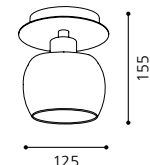

04 90115 - BANTRY

Aufbauspot, nickel-matt / Glas Wischtechnik, weiß
mounted spot, nickel matt / wipe technique glass, white
spot en saillie, nickel mat / verre technique à l'essuyé, blanc

H 155, Ø 125