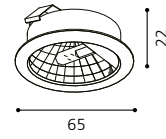

GL1003
Inklusive Trafo | transformer included | *Transformateur compris*
Inklusive Leuchtmittel | bulb included | *Ampoules comprises*

04 87047 - PICCOLO 1

Unterbauspot, nickel-matt / Glas satiniert, 3er Set
under cabinet spot, nickel matt / satinated glass, 3-unit set
spot pour bandeaux, nickel mat / verre satiné, lot de 3
Ø 65, A 25