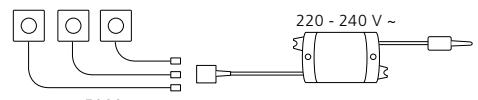

06 88946 - ARON

Einbauspot, nickel-matt, 3er Set
recessed spot, nickel matt, 3-unit set
spot encastrable, nickel mat, lot de 3
L 83, B 83, H 11

Inklusive Trafo | transformer included | *Transformateur compris*
Inklusive Leuchtmittel | bulb included | *Ampoules comprises*