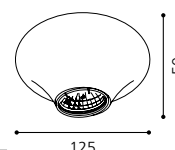

9 4002759 89341 5

Inklusive Leuchtmittel | bulb included | Ampoules comprises

05 89342 - POLI

Einbauspot, nickel-matt
recessed spot, nickel matt
spot encastrable, nickel mat
H 90, Ø 125, A 50, ET 60

9 4002759 89342 2