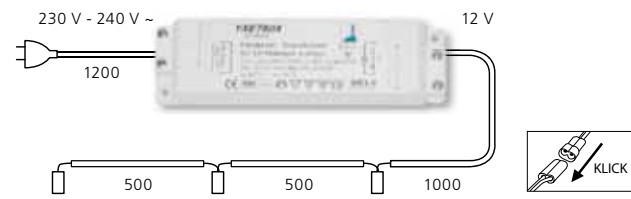

GLENN

01 87026 - GLENN

Einbauleuchte, silber, 3er Set
recessed lamp, silver, 3-unit set
lampe encastrable, argent, lot de 3
L 90, B 90, H 30, ET 60

Inklusive Trafo | transformer included | *Transformateur compris*
Inklusive Leuchtmittel | bulb included | *Ampoules comprises*

02 87027 - GLENN

Einbauleuchte, silber / Glas satiniert, weiß, 3er Set
recessed lamp, silver / satinated glass, white, 3-unit set
lampe encastrable, argent / verre satiné, blanc, lot de 3
L 90, B 90, H 30, ET 60

Inklusive Trafo | transformer included | *Transformateur compris*
Inklusive Leuchtmittel | bulb included | *Ampoules comprises*

03 87028 - GLENN

Einbauleuchte, silber / Glas satiniert, weiß
recessed lamp, silver / satinated glass, white
lampe encastrable, argent / verre satiné, blanc
L 200, B 100, H 82, ET 85

GL1261

04 87029 - GLENN

Einbauleuchte, silber / Glas satiniert, weiß
recessed lamp, silver / satinated glass, white
lampe encastrable, argent / verre satiné, blanc
L 200, B 200, H 98, ET 100

GL1262

01 02