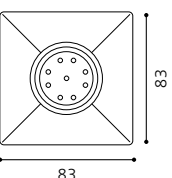

06 88946 - ARON

Einbauspot, nickel-matt, 3er Set
recessed spot, nickel matt, 3-unit set
spot encastrable, nickel mat, lot de 3
L 83, B 83, H 11

Inklusive Trafo | transformer included | *Transformateur compris*
Inklusive Leuchtmittel | bulb included | *Ampoules comprises*