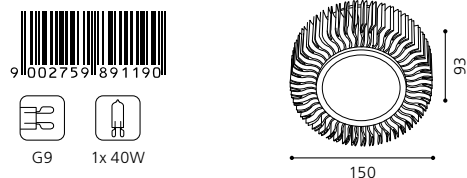

06 89119 - CHIRON

Wand- und Deckenleuchte, alu / Glas satiniert, weiß
wall / ceiling lamp, aluminium / satinated glass, white
applique / plafonnier, aluminium / verre satiné, blanc
Ø 150, A 93