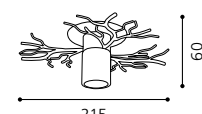

05 89003 - SPIKE 1

Einbauspots, antik-braun / Glas satiniert, weiß
recessed spot, brown antique / satinated glass, white
spot encastrable, marron antique / verre satiné, blanc

H 60, Ø 215, ET 50