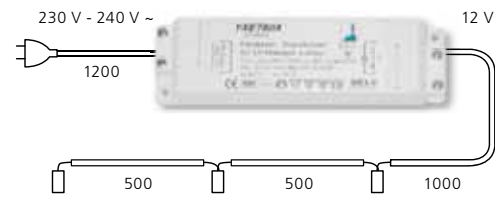

GL1003
Inklusive Trafo | transformer included | *Transformateur compris*
Inklusive Leuchtmittel | bulb included | *Ampoules comprises*

03 86024 - PICCOLO

Einbauspot, messing / Glas satiniert, 3er Set
recessed spot, brass / satinated glass, 3-unit set
spot encastrable, laiton / verre satiné, lot de 3
Ø 65, A 2, ET 22

GL1003
Inklusive Trafo | transformer included | *Transformateur compris*
Inklusive Leuchtmittel | bulb included | *Ampoules comprises*

04 87047 - PICCOLO 1

Unterbauspot, nickel-matt / Glas satiniert, 3er Set
under cabinet spot, nickel matt / satinated glass, 3-unit set
spot pour bandeaux, nickel mat / verre satiné, lot de 3
Ø 65, A 25

GL1003
Inklusive Trafo | transformer included | *Transformateur compris*
Inklusive Leuchtmittel | bulb included | *Ampoules comprises*

05 90186 - ZIBA

Unterbauleuchte, weiß / klar, 4er Set
under cabinet lamp, white / clear, 4-unit set
lampes pour bandeaux, blanc / clair, lot de 4
L 1920

4x 1,25W
(21 LED)
Inklusive Trafo | transformer included | *Transformateur compris*
Inklusive Leuchtmittel | bulb included | *Ampoules comprises*

06 90187 - ZIBA

Unterbauleuchte, weiß / blau, 4er Set
under cabinet lamp, white / blue, 4-unit set
lampes pour bandeaux, blanc / bleu, lot de 4
L 1920

4x 1,25W
(21 LED)
Inklusive Trafo | transformer included | *Transformateur compris*
Inklusive Leuchtmittel | bulb included | *Ampoules comprises*

01 02 03 04