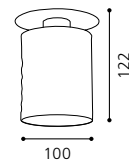

06 89002 - SPIKE 1

Einbauspots, antik-braun / Glas, champagner
recessed spot, brown antique / glass, champagner
spot encastrable, marron antique / verre, champagne

H 122, Ø 100, ET 50

GL1911