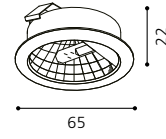

GL1003
Inklusive Trafo | transformer included | *Transformateur compris*
Inklusive Leuchtmittel | bulb included | *Ampoules comprises*

03 86024 - PICCOLO

Einbauspot, messing / Glas satiniert, 3er Set
recessed spot, brass / satinated glass, 3-unit set
spot encastrable, laiton / verre satiné, lot de 3
Ø 65, A 2, ET 22