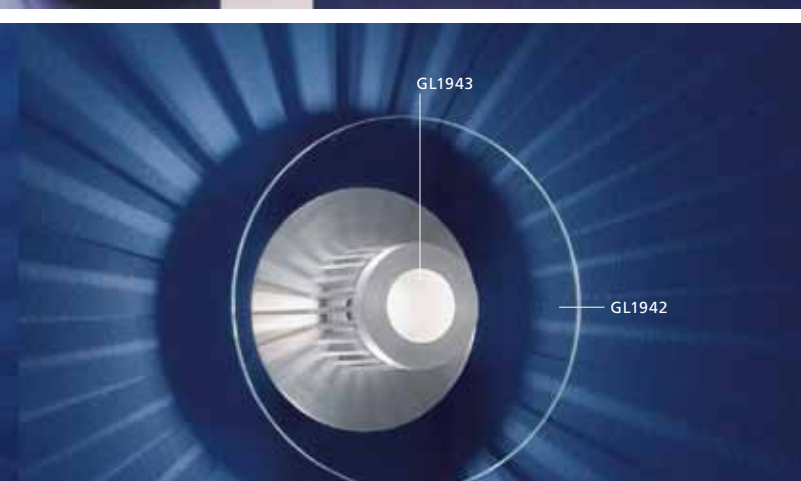

CHIRON

01 89198 - CHIRON

Einbauleuchte, messing-matt / Glas opal, weiß
recessed lamp, brass matt / opal glass, white
lampe encastrable, laiton mat / verre opale, blanc
H 50, Ø 130, ET 50

GL1952
Inklusive Leuchtmittel | bulb included | Ampoules comprises

02 89195 - CHIRON

Einbauleuchte, weiß / Glas opal, weiß
recessed lamp, white / opal glass, white
lampe encastrable, blanc / verre opale, blanc
H 50, Ø 130, ET 50

GL1952
Inklusive Leuchtmittel | bulb included | Ampoules comprises

03 89197 - CHIRON

Einbauleuchte, nickel-matt / Glas opal, weiß
recessed lamp, nickel matt / opal glass, white
lampe encastrable, nickel mat / verre opale, blanc
H 50, Ø 130, ET 50

GL1952
Inklusive Leuchtmittel | bulb included | Ampoules comprises

04 89199 - CHIRON

Einbauleuchte, brüniert / Glas opal, weiß
recessed lamp, bronzed / opal glass, white
lampe encastrable, brun / verre opale, blanc
H 50, Ø 130, ET 50

GL1952
Inklusive Leuchtmittel | bulb included | Ampoules comprises

05 89196 - CHIRON

Einbauleuchte, chrom / Glas opal, weiß
recessed lamp, chrome / opal glass, white
lampe encastrable, chrome / verre opale, blanc
H 50, Ø 130, ET 50

GL1952
Inklusive Leuchtmittel | bulb included | Ampoules comprises

06 89119 - CHIRON

Wand- und Deckenleuchte, alu / Glas satiniert, weiß
wall / ceiling lamp, aluminium / satinated glass, white
applique / plafonnier, aluminium / verre satiné, blanc
Ø 150, A 93

GL2070
Inklusive Leuchtmittel | bulb included | Ampoules comprises

07 89117 - CHIRON

Wand- und Deckenleuchte, alu / Glas satiniert, weiß, klar
wall / ceiling lamp, aluminium / satinated glass, white, clear
applique / plafonnier, aluminium / verre satiné, blanc, clair
H 96, Ø 180

GL1942, GL1943
Inklusive Leuchtmittel | bulb included | Ampoules comprises

08 89118 - CHIRON