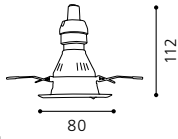

9 4002759 889326

GU10 1x 9W Ø 60

Inklusive Leuchtmittel | bulb included | Ampoules comprises

02 88929 - BURN 2

Einbauspot, weiß
recessed spot, white
spot encastrable, blanc
Ø 80, ET 112

9 4002759 889296

GU10 1x 9W Ø 60