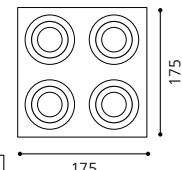

Inklusive Leuchtmittel | bulb included | Ampoules comprises