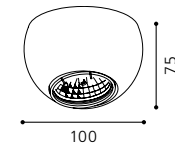

9 4002759 89338 5