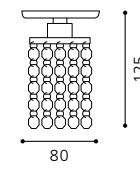

03 85327 - PYTON

Einbauspot, chrom / Kristall, klar
recessed spot, chrome / crystal, clear
spot encastrable, chrome / cristal, clair

L 80, B 80, H 125