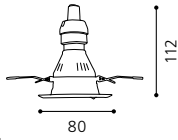

04 88931 - BURN 2

Einbauspot, chrom
recessed spot, chrome
spot encastrable, chrome
Ø 80, ET 112

9 4002759 889319

GU10 1x 9W Ø 60

Inklusive Leuchtmittel | bulb included | Ampoules comprises

05 88934 - BURN 2