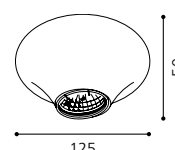

9 4002759 89343 9

Inklusive Leuchtmittel | bulb included | Ampoules comprises