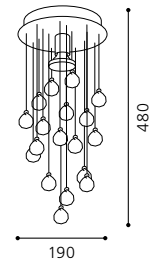

H 155, Ø 125

GL1741

05 89527 - LUXY 1

Deckenleuchte, chrom / Kristall
 ceiling lamp, chrome / crystal
 plafonnier, chrome / cristal

H 480, Ø 190

GL2123, GL2124
 Inklusive Leuchtmittel | bulb included | Ampoules comprises