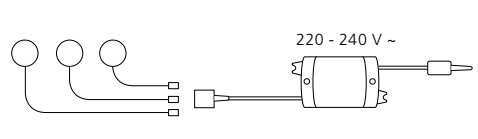

Inklusive Trafo | transformer included | *Transformateur compris*
Inklusive Leuchtmittel | bulb included | *Ampoules comprises*

05 88945 - ARON

Einbauspot, nickel-matt, 3er Set
recessed spot, nickel matt, 3-unit set
spot encastrable, nickel mat, lot de 3
H 11, Ø 80