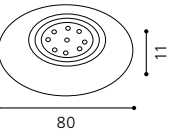

05 88945 - ARON

Einbauspot, nickel-matt, 3er Set
recessed spot, nickel matt, 3-unit set
spot encastrable, nickel mat, lot de 3
H 11, Ø 80