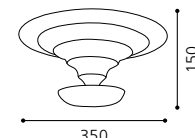

04 88899 - DRIM

Wand- und Deckenleuchte, alu-gebürstet
wall / ceiling lamp, aluminium brushed
applique / plafonnier, aluminium brossé
Ø 350, A 150