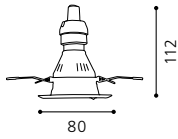

Inklusive Leuchtmittel | bulb included | Ampoules comprises

03 88933 - BURN 2

Einbauspot, messing
recessed spot, brass
spot encastrable, laiton
Ø 80, ET 112

9 4002759 889333

GU10 1x 9W Ø 60

Inklusive Leuchtmittel | bulb included | Ampoules comprises