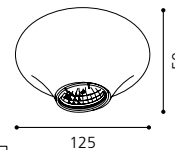

9 4002759 89341 5