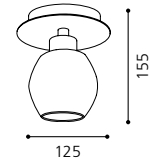

02 90116 - BANTRY

Aufbauspot, nickel-matt / Glas opal, weiß
mounted spot, nickel matt / opal glass, white
spot en saillie, nickel mat / verre opale, blanc

H 155, Ø 125