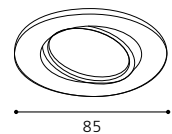

03 88942 - ARON

Einbauspot, nickel-matt, 3er Set
recessed spot, nickel matt, 3-unit set
spot encastrable, nickel mat, lot de 3
Ø 85, ET 110