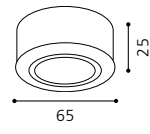

GL1003
Inklusive Trafo | transformer included | *Transformateur compris*
Inklusive Leuchtmittel | bulb included | *Ampoules comprises*

05 90186 - ZIBA

Unterbauleuchte, weiß / klar, 4er Set
under cabinet lamp, white / clear, 4-unit set
lampes pour bandeaux, blanc / clair, lot de 4
L 1920