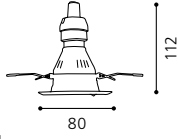

Inklusive Leuchtmittel | bulb included | Ampoules comprises