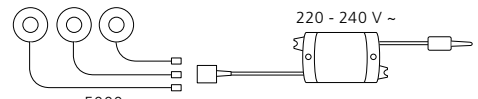

05 88945 - ARON

Einbauspot, nickel-matt, 3er Set
recessed spot, nickel matt, 3-unit set
spot encastrable, nickel mat, lot de 3
H 11, Ø 80