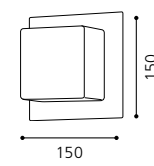

05 83554 - BLOC

Wand- und Deckenleuchte, nickel-matt / Glas opal, weiß
wall / ceiling lamp, nickel matt / opal glass, white
applique / plafonnier, nickel mat / verre opale, blanc
L 150, B 150, H 95