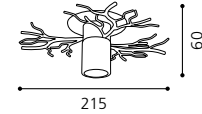

04 89004 - SPIKE 1

Einbauspots, chrom / Glas satiniert, weiß
recessed spot, chrome / satinated glass, white
spot encastrable, chrome / verre satiné, blanc

H 60, Ø 215, ET 50