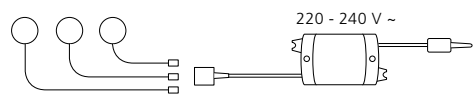

03 88942 - ARON

Einbauspot, nickel-matt, 3er Set
recessed spot, nickel matt, 3-unit set
spot encastrable, nickel mat, lot de 3
Ø 85, ET 110