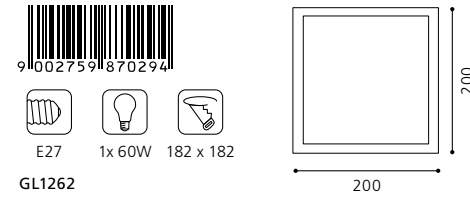

04 87029 - GLENN

Einbauleuchte, silber / Glas satiniert, weiß
recessed lamp, silver / satinated glass, white
lampe encastrable, argent / verre satiné, blanc
L 200, B 200, H 98, ET 100

GL1262