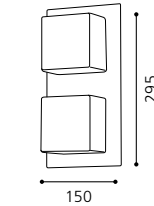

06 83555 - BLOC

Wand- und Deckenleuchte, nickel-matt / Glas opal, weiß
wall / ceiling lamp, nickel matt / opal glass, white
applique / plafonnier, nickel mat / verre opale, blanc
L 295, B 150, H 95

GL-844

Inklusive Leuchtmittel | bulb included | Ampoules comprises