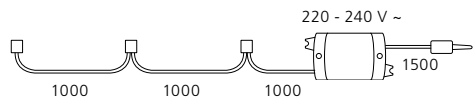

02 89348 - RODEO

Einbauspot, alu, 3er Set
recessed spot, aluminium, 3-unit set
spot encastrable, aluminium, lot de 3
Ø 45, ET 30