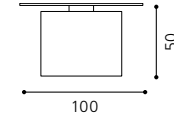

05 88859 - LUXY

Einbauspot, alu-gebürstet / Kristall, klar, fluoreszierend
recessed spot, aluminium brushed / crystal, clear, fluorescent
spot encastrable, aluminium brossé / cristal, clair, fluorescent

L 100, B 100, H 50, ET 80