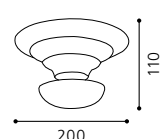

03 88898 - DRIM

Wand- und Deckenleuchte, alu-gebürstet
wall / ceiling lamp, aluminium brushed
applique / plafonnier, aluminium brossé
Ø 200, A 110