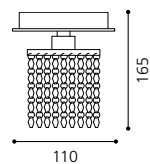

H 155, Ø 125

GL2121
 Inklusive Leuchtmittel | bulb included | Ampoules comprises

03 90118 - BANTRY

Aufbauspot, chrom / Kristall
 mounted spot, chrome / crystal
 spot en saillie, chrome / cristal

L 110, B 110, H 165