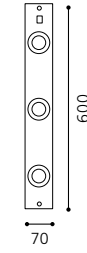

GL1006
Inklusive Leuchtmittel | bulb included | Ampoules comprises

04 86357 - EXTEND 1

Unterbauleuchte, silber
under cabinet lamp, silver
lampes pour bandeaux, argent
L 600, B 70, H 25

9 002759 863579

GL1006
Inklusive Leuchtmittel | bulb included | Ampoules comprises