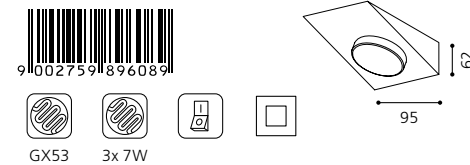

Inklusive Leuchtmittel | bulb included | Ampoules comprises