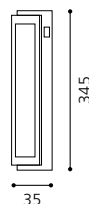

01 89956 - DOJA

Wandleuchte, silber / Glas mit Struktur, klar
wall lamp, silver / structured glass, clear
applique, argent / verre structuré, clair
L 345, B 35, H 85