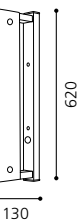

08 88519 - TRICALA 1

Wandleuchte, nickel-matt / Glas satiniert, weiß
wall lamp, nickel matt / satinated glass, white
applique, nickel mat / verre satiné, blanc
L 620, H 45, A 130