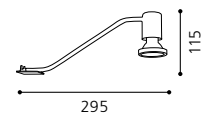

03 88514 - TRICALA 1

Wandleuchte, nickel-matt
 wall lamp, nickel matt
 applique, nickel mat

L 295, B 55, H 115

9 4002759 885144

GU10 1x 50W

Inklusive Leuchtmittel | bulb included | Ampoules comprises

04 88515 - TRICALA 1