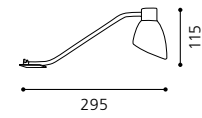

Wandleuchte, nickel-matt / Glas satiniert, weiß
 wall lamp, nickel matt / satinated glass, white
 applique, nickel mat / verre satiné, blanc

L 295, B 65, H 115

9 4002759 885151

G9 1x 40W

GL2030

Inklusive Leuchtmittel | bulb included | Ampoules comprises