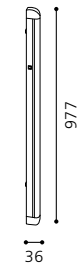

07 86778 - ENJA 8

Wand- und Deckenleuchte, weiß
wall / ceiling lamp, white
applique / plafonnier, blanc
L 977, B 36, A 65