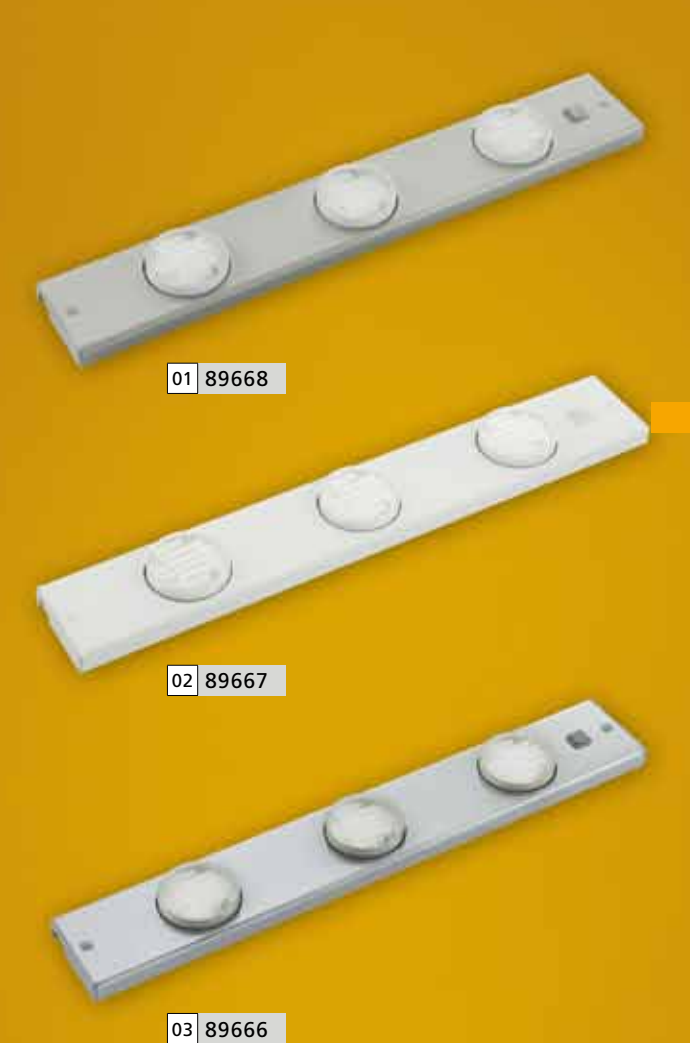

KOB + EXTEND 3

01 89668 - KOB

Unterbauleuchte, nickel-matt
under cabinet lamp, nickel matt
lampes pour bandeaux, nickel mat
L 600, B 95, H 32

Inklusive Leuchtmittel | bulb included | Ampoules comprises

02 89667 - KOB

Unterbauleuchte, weiß
under cabinet lamp, white
lampes pour bandeaux, blanc
L 600, B 95, H 32

Inklusive Leuchtmittel | bulb included | Ampoules comprises

03 89666 - KOB

Unterbauleuchte, chrom
under cabinet lamp, chrome
lampes pour bandeaux, chrome
L 600, B 95, H 32

Inklusive Leuchtmittel | bulb included | Ampoules comprises

04 89465 - EXTEND 3

Unterbauleuchte, chrom
under cabinet lamp, chrome
lampes pour bandeaux, chrome
L 606, B 70, H 31

GL1006

Inklusive Leuchtmittel | bulb included | Ampoules comprises

05 89463 - EXTEND 3

Unterbauleuchte, weiß
under cabinet lamp, white
lampes pour bandeaux, blanc
L 606, B 70, H 31

GL1006

Inklusive Leuchtmittel | bulb included | Ampoules comprises

06 89464 - EXTEND 3

Unterbauleuchte, nickel-matt
under cabinet lamp, nickel matt
lampes pour bandeaux, nickel mat
L 606, B 70, H 31

GL1006

Inklusive Leuchtmittel | bulb included | Ampoules comprises

Unterbauleuchte mit funktionalem Bewegungssensor.
Under cabinet lamp with functional motion sensor.
Lampe de placard avec un capteur de mouvement fonctionnel.

04
05
06