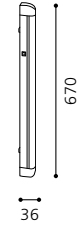

06 86777 - ENJA 8

Wand- und Deckenleuchte, weiß
wall / ceiling lamp, white
applique / plafonnier, blanc
L 670, B 36, A 65