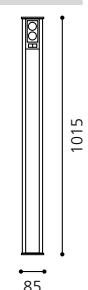

03 89966 - CASSY

Wandleuchte, weiß
wall lamp, white
applique, blanc
L 455, H 85, A 65

Inklusive Leuchtmittel | bulb included | Ampoules comprises

04 89967 - CASSY

Wandleuchte, weiß
wall lamp, white
applique, blanc
L 685, H 85, A 65

Inklusive Leuchtmittel | bulb included | Ampoules comprises

05 89968 - CASSY

Wandleuchte, weiß
wall lamp, white
applique, blanc
L 1015, H 85, A 65

Inklusive Leuchtmittel | bulb included | Ampoules comprises