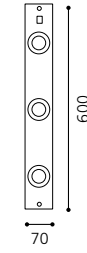

05 86356 - EXTEND 1

Unterbauleuchte, weiß
under cabinet lamp, white
lampes pour bandeaux, blanc
L 600, B 70, H 25

9 002759 863562

GL1006
Inklusive Leuchtmittel | bulb included | Ampoules comprises

06 86355 - EXTEND 1