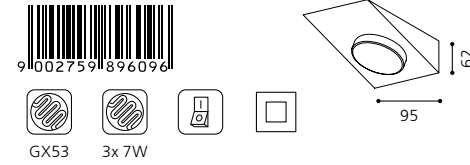

Inklusive Leuchtmittel | bulb included | Ampoules comprises

04 89608 - KOB 1

Unterbauleuchte, weiß, 3er-Set
under cabinet lamp, white, 3-unit set
lampes pour bandeaux, blanc, lot de 3 pieces
L 170, B 95, A 62