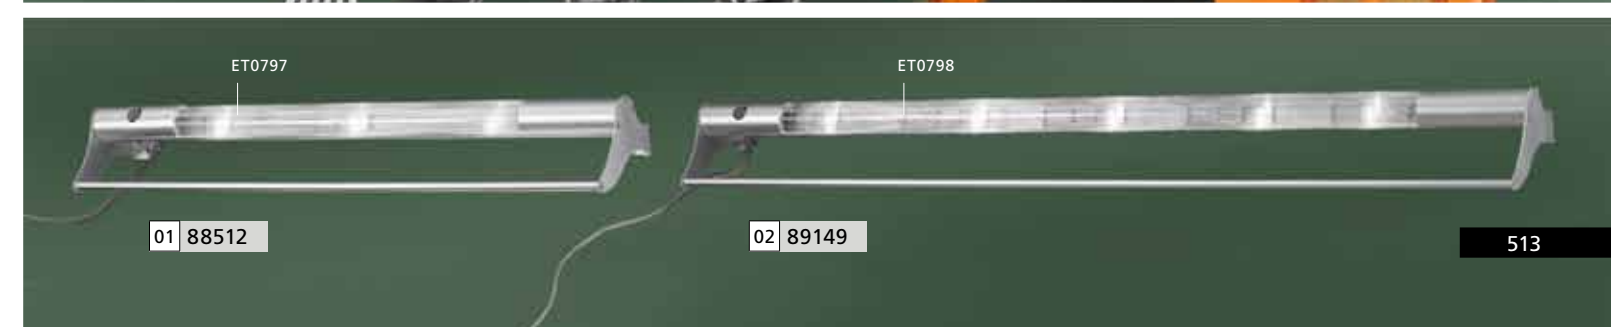

Wandleuchte, nickel-matt / Glas satiniert, weiß
 wall lamp, nickel matt / satinated glass, white
 applique, nickel mat / verre satiné, blanc

L 295, B 65, H 115

9 4002759 885151

G9 1x 40W

GL2030

Inklusive Leuchtmittel | bulb included | Ampoules comprises