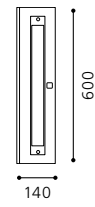

06 89225 - TRICALA

Unterbauleuchte, alu-gebürstet / Glas satiniert, weiß
under cabinet lamp, aluminium brushed / satinated glass, white
lampes pour bandeaux, aluminium brossé / verre satiné, blanc

L 600, H 140