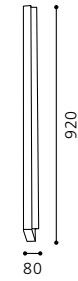

06 89202 - TRICALA 1

Wandleuchte, nickel-matt / Glas satiniert, weiß
wall lamp, nickel matt / satinated glass, white
applique, nickel mat / verre satiné, blanc
L 920, H 45, A 80