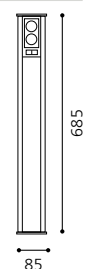

03 89966 - CASSY

Wandleuchte, weiß
wall lamp, white
applique, blanc
L 455, H 85, A 65

Inklusive Leuchtmittel | bulb included | Ampoules comprises

04 89967 - CASSY

Wandleuchte, weiß
wall lamp, white
applique, blanc
L 685, H 85, A 65

Inklusive Leuchtmittel | bulb included | Ampoules comprises

05 89968 - CASSY

Wandleuchte, weiß
wall lamp, white
applique, blanc
L 1015, H 85, A 65

Inklusive Leuchtmittel | bulb included | Ampoules comprises