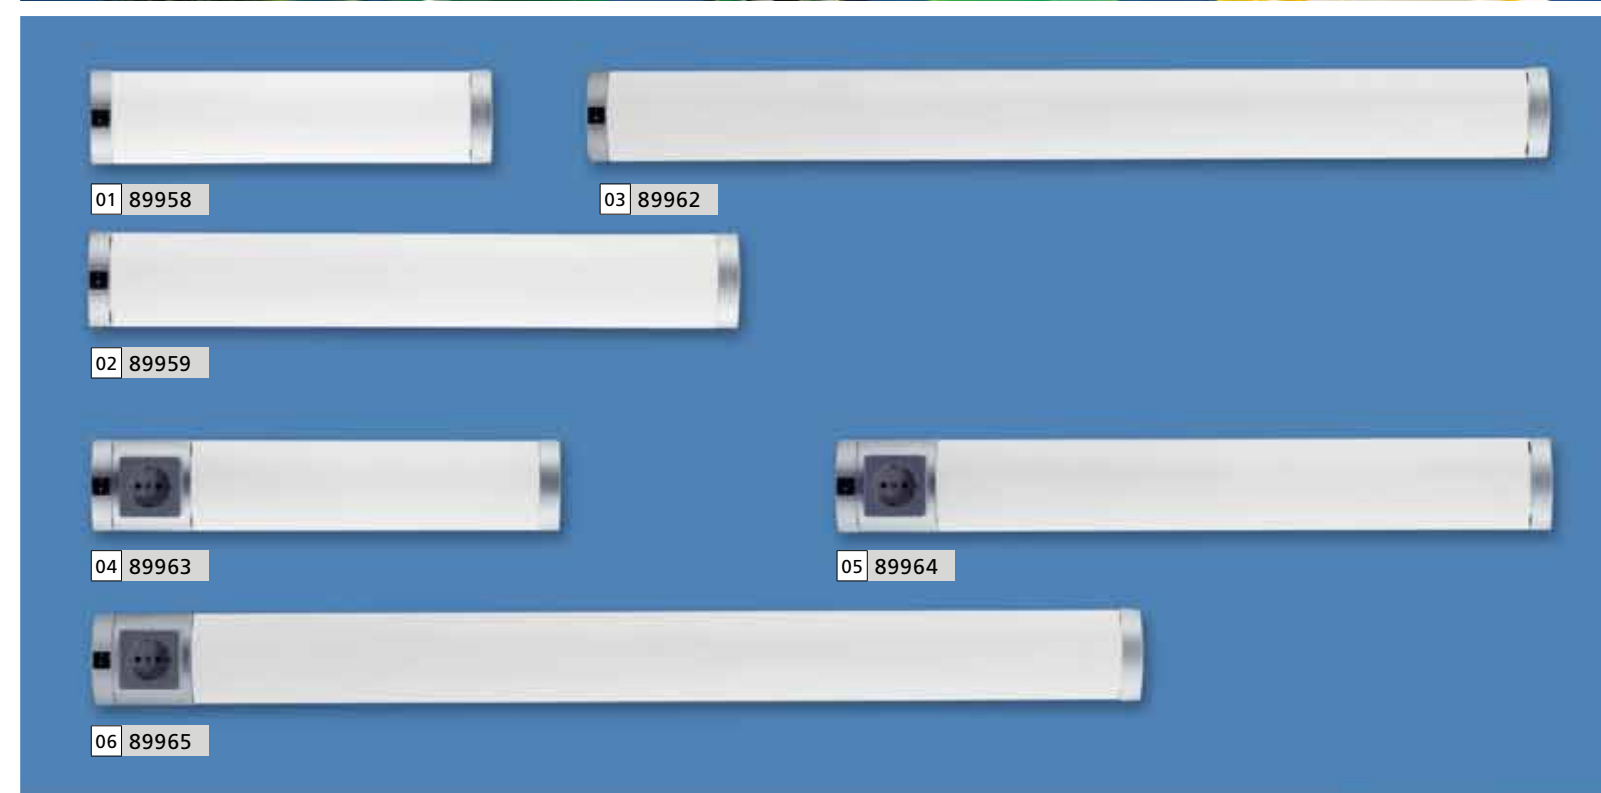

01 89958 - LIKA

Wandleuchte, silber, weiß
wall lamp, silver, white
applique, argent, blanc
L 375, B 85, A 40

Inklusive Leuchtmittel | bulb included | Ampoules comprises

02 89959 - LIKA

Wandleuchte, silber, weiß
wall lamp, silver, white
applique, argent, blanc
L 600, B 85, A 40

Inklusive Leuchtmittel | bulb included | Ampoules comprises

03 89962 - LIKA

Wandleuchte, silber, weiß
wall lamp, silver, white
applique, argent, blanc
L 930, B 85, A 40

Inklusive Leuchtmittel | bulb included | Ampoules comprises

04 89963 - LIKA

Wandleuchte, silber, weiß
wall lamp, silver, white
applique, argent, blanc
L 450, B 85, A 50

Inklusive Leuchtmittel | bulb included | Ampoules comprises

05 89964 - LIKA

Wandleuchte, silber, weiß
wall lamp, silver, white
applique, argent, blanc
L 675, B 85, A 50

Inklusive Leuchtmittel | bulb included | Ampoules comprises

06 89965 - LIKA

Wandleuchte, silber, weiß
wall lamp, silver, white
applique, argent, blanc
L 1005, B 85, A 50

Inklusive Leuchtmittel | bulb included | Ampoules comprises

Diese Leuchten besitzen eine integrierte Steckdose.

These lamps have an integrated power socket.

Ces lampes ont une prise de courant intégrée.

04 05 06