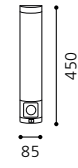

04 89963 - LIKA

Wandleuchte, silber, weiß
wall lamp, silver, white
applique, argent, blanc
L 450, B 85, A 50

Inklusive Leuchtmittel | bulb included | Ampoules comprises