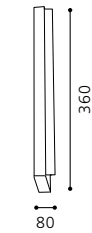

04 88521 - TRICALA 1

Wandleuchte, nickel-matt / Glas satiniert, weiß
wall lamp, nickel matt / satinated glass, white
applique, nickel mat / verre satiné, blanc
L 360, H 45, A 80