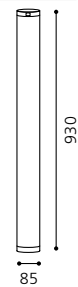

03 89962 - LIKA

Wandleuchte, silber, weiß
wall lamp, silver, white
applique, argent, blanc
L 930, B 85, A 40

Inklusive Leuchtmittel | bulb included | Ampoules comprises