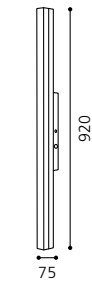

ET0799
Inklusive Leuchtmittel | bulb included | Ampoules comprises

02 88517 - TRICALA 1

Wandleuchte, nickel-matt, weiß
wall lamp, nickel matt, white
applique, nickel mat, blanc
L 590, H 40, A 75

ET0800
Inklusive Leuchtmittel | bulb included | Ampoules comprises

03 89209 - TRICALA 1

Wandleuchte, nickel-matt, weiß
wall lamp, nickel matt, white
applique, nickel mat, blanc
L 920, H 40, A 75

ET0801
Inklusive Leuchtmittel | bulb included | Ampoules comprises

04 88521 - TRICALA 1