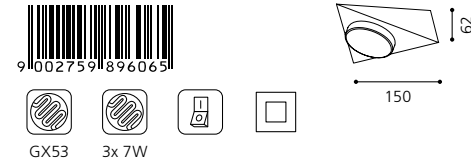

Inklusive Leuchtmittel | bulb included | Ampoules comprises

03 89609 - KOB 1

Unterbauleuchte, nickel-matt, 3er-Set
under cabinet lamp, nickel matt, 3-unit set
lampes pour bandeaux, nickel mat, lot de 3 pieces
L 170, B 95, A 62