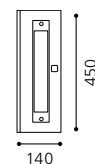

05 89224 - TRICALA

Unterbauleuchte, alu-gebürstet / Glas satiniert, weiß
under cabinet lamp, aluminium brushed / satinated glass, white
lampes pour bandeaux, aluminium brossé / verre satiné, blanc

L 450, H 140