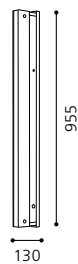

09 89229 - TRICALA 1

Wandleuchte, nickel-matt / Glas satiniert, weiß
wall lamp, nickel matt / satinated glass, white
applique, nickel mat / verre satiné, blanc
L 955, H 45, A 130

GL2026
Inklusive Leuchtmittel | bulb included | Ampoules comprises