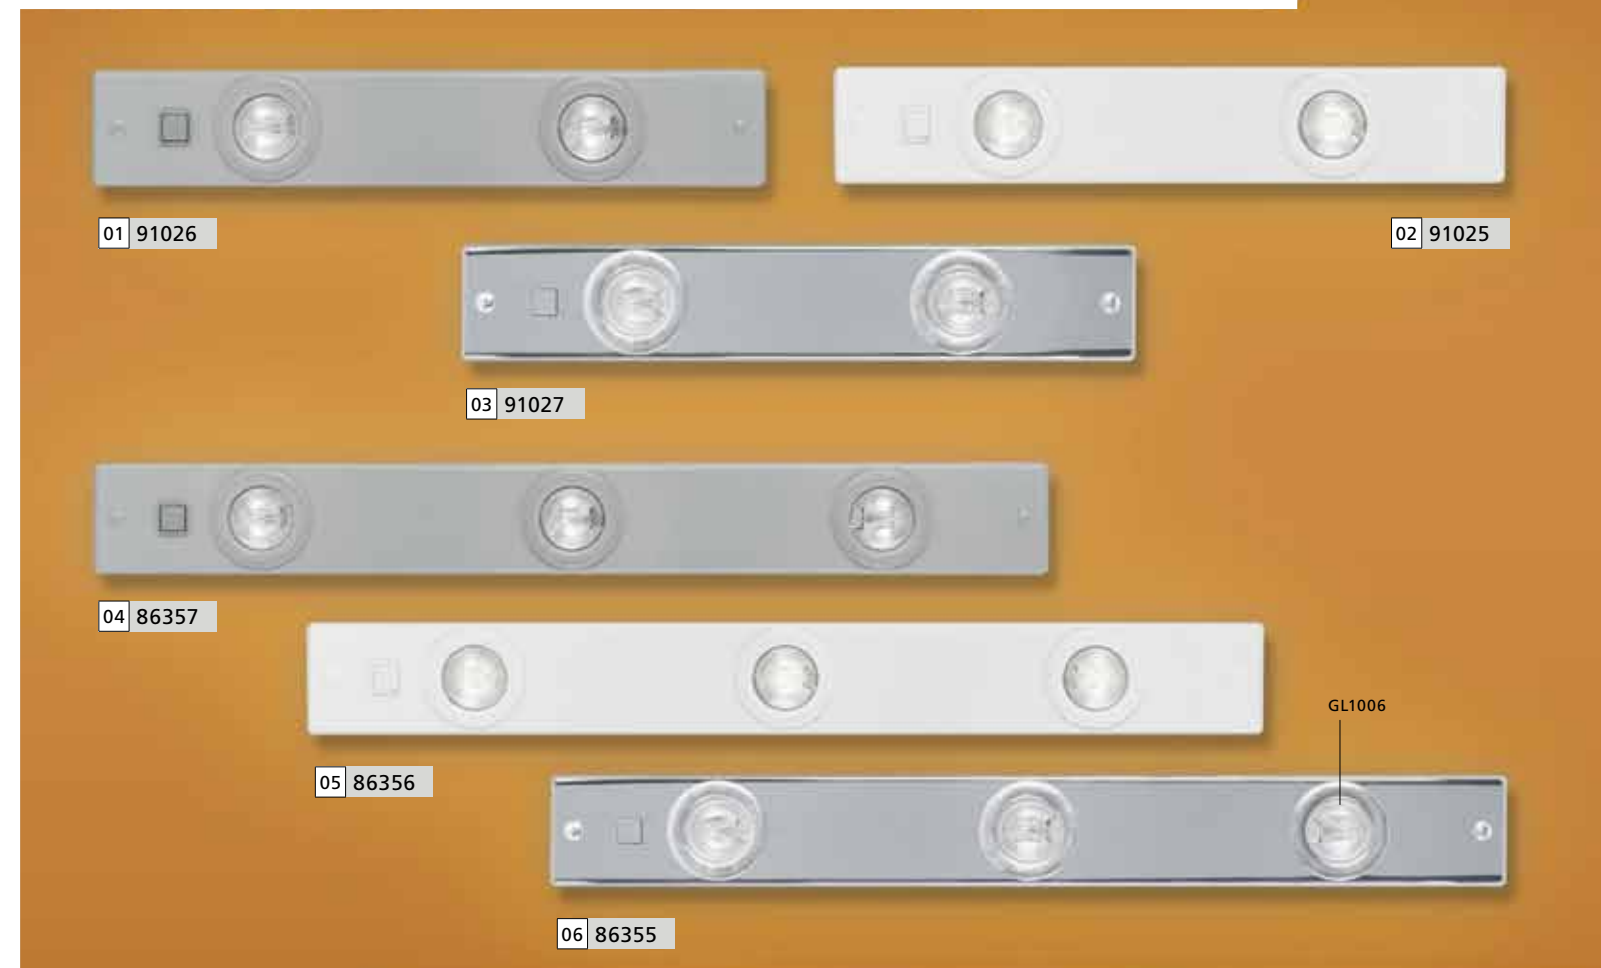

EXTEND 2 + EXTEND 1

01 91026 - EXTEND 2

Unterbauleuchte, silber
under cabinet lamp, silver
lampes pour bandeaux, argent
L 400, B 70, H 30

9 002759 910266

GL1006
Inklusive Leuchtmittel | bulb included | Ampoules comprises

02 91025 - EXTEND 2

Unterbauleuchte, weiß
under cabinet lamp, white
lampes pour bandeaux, blanc
L 400, B 70, H 30

9 002759 910259

GL1006
Inklusive Leuchtmittel | bulb included | Ampoules comprises

03 91027 - EXTEND 2

Unterbauleuchte, chrom
under cabinet lamp, chrome
lampes pour bandeaux, chrome
L 400, B 70, H 30

9 002759 910273

GL1006
Inklusive Leuchtmittel | bulb included | Ampoules comprises

04 86357 - EXTEND 1

Unterbauleuchte, silber
under cabinet lamp, silver
lampes pour bandeaux, argent
L 600, B 70, H 25

9 002759 863579

GL1006
Inklusive Leuchtmittel | bulb included | Ampoules comprises

05 86356 - EXTEND 1

Unterbauleuchte, weiß
under cabinet lamp, white
lampes pour bandeaux, blanc
L 600, B 70, H 25

9 002759 863562

GL1006
Inklusive Leuchtmittel | bulb included | Ampoules comprises

06 86355 - EXTEND 1

Unterbauleuchte, chrom
under cabinet lamp, chrome
lampes pour bandeaux, chrome
L 600, B 70, H 25

9 002759 863555

GL1006
Inklusive Leuchtmittel | bulb included | Ampoules comprises