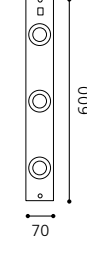

GL1006
Inklusive Leuchtmittel | bulb included | Ampoules comprises