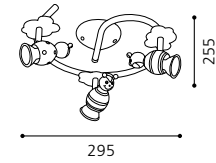

04 88401 - TAYA

Wand- und Deckenleuchte, nickel-matt, bunt
wall / ceiling lamp, nickel matt, coloured
applique / plafonnier, nickel mat, coloré
L 295, B 255

Inklusive Leuchtmittel | bulb included | Ampoules comprises

05 88402 - TAYA

Wand- und Deckenleuchte, nickel-matt, bunt / satiniert
wall / ceiling lamp, nickel matt, coloured / satinated
applique / plafonnier, nickel mat, coloré / satiné
L 488, B 250