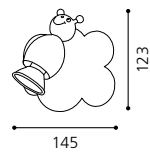

02 88397 - TAYA

Wandleuchte, bunt
wall lamp, coloured
applique, coloré
L 145, H 123