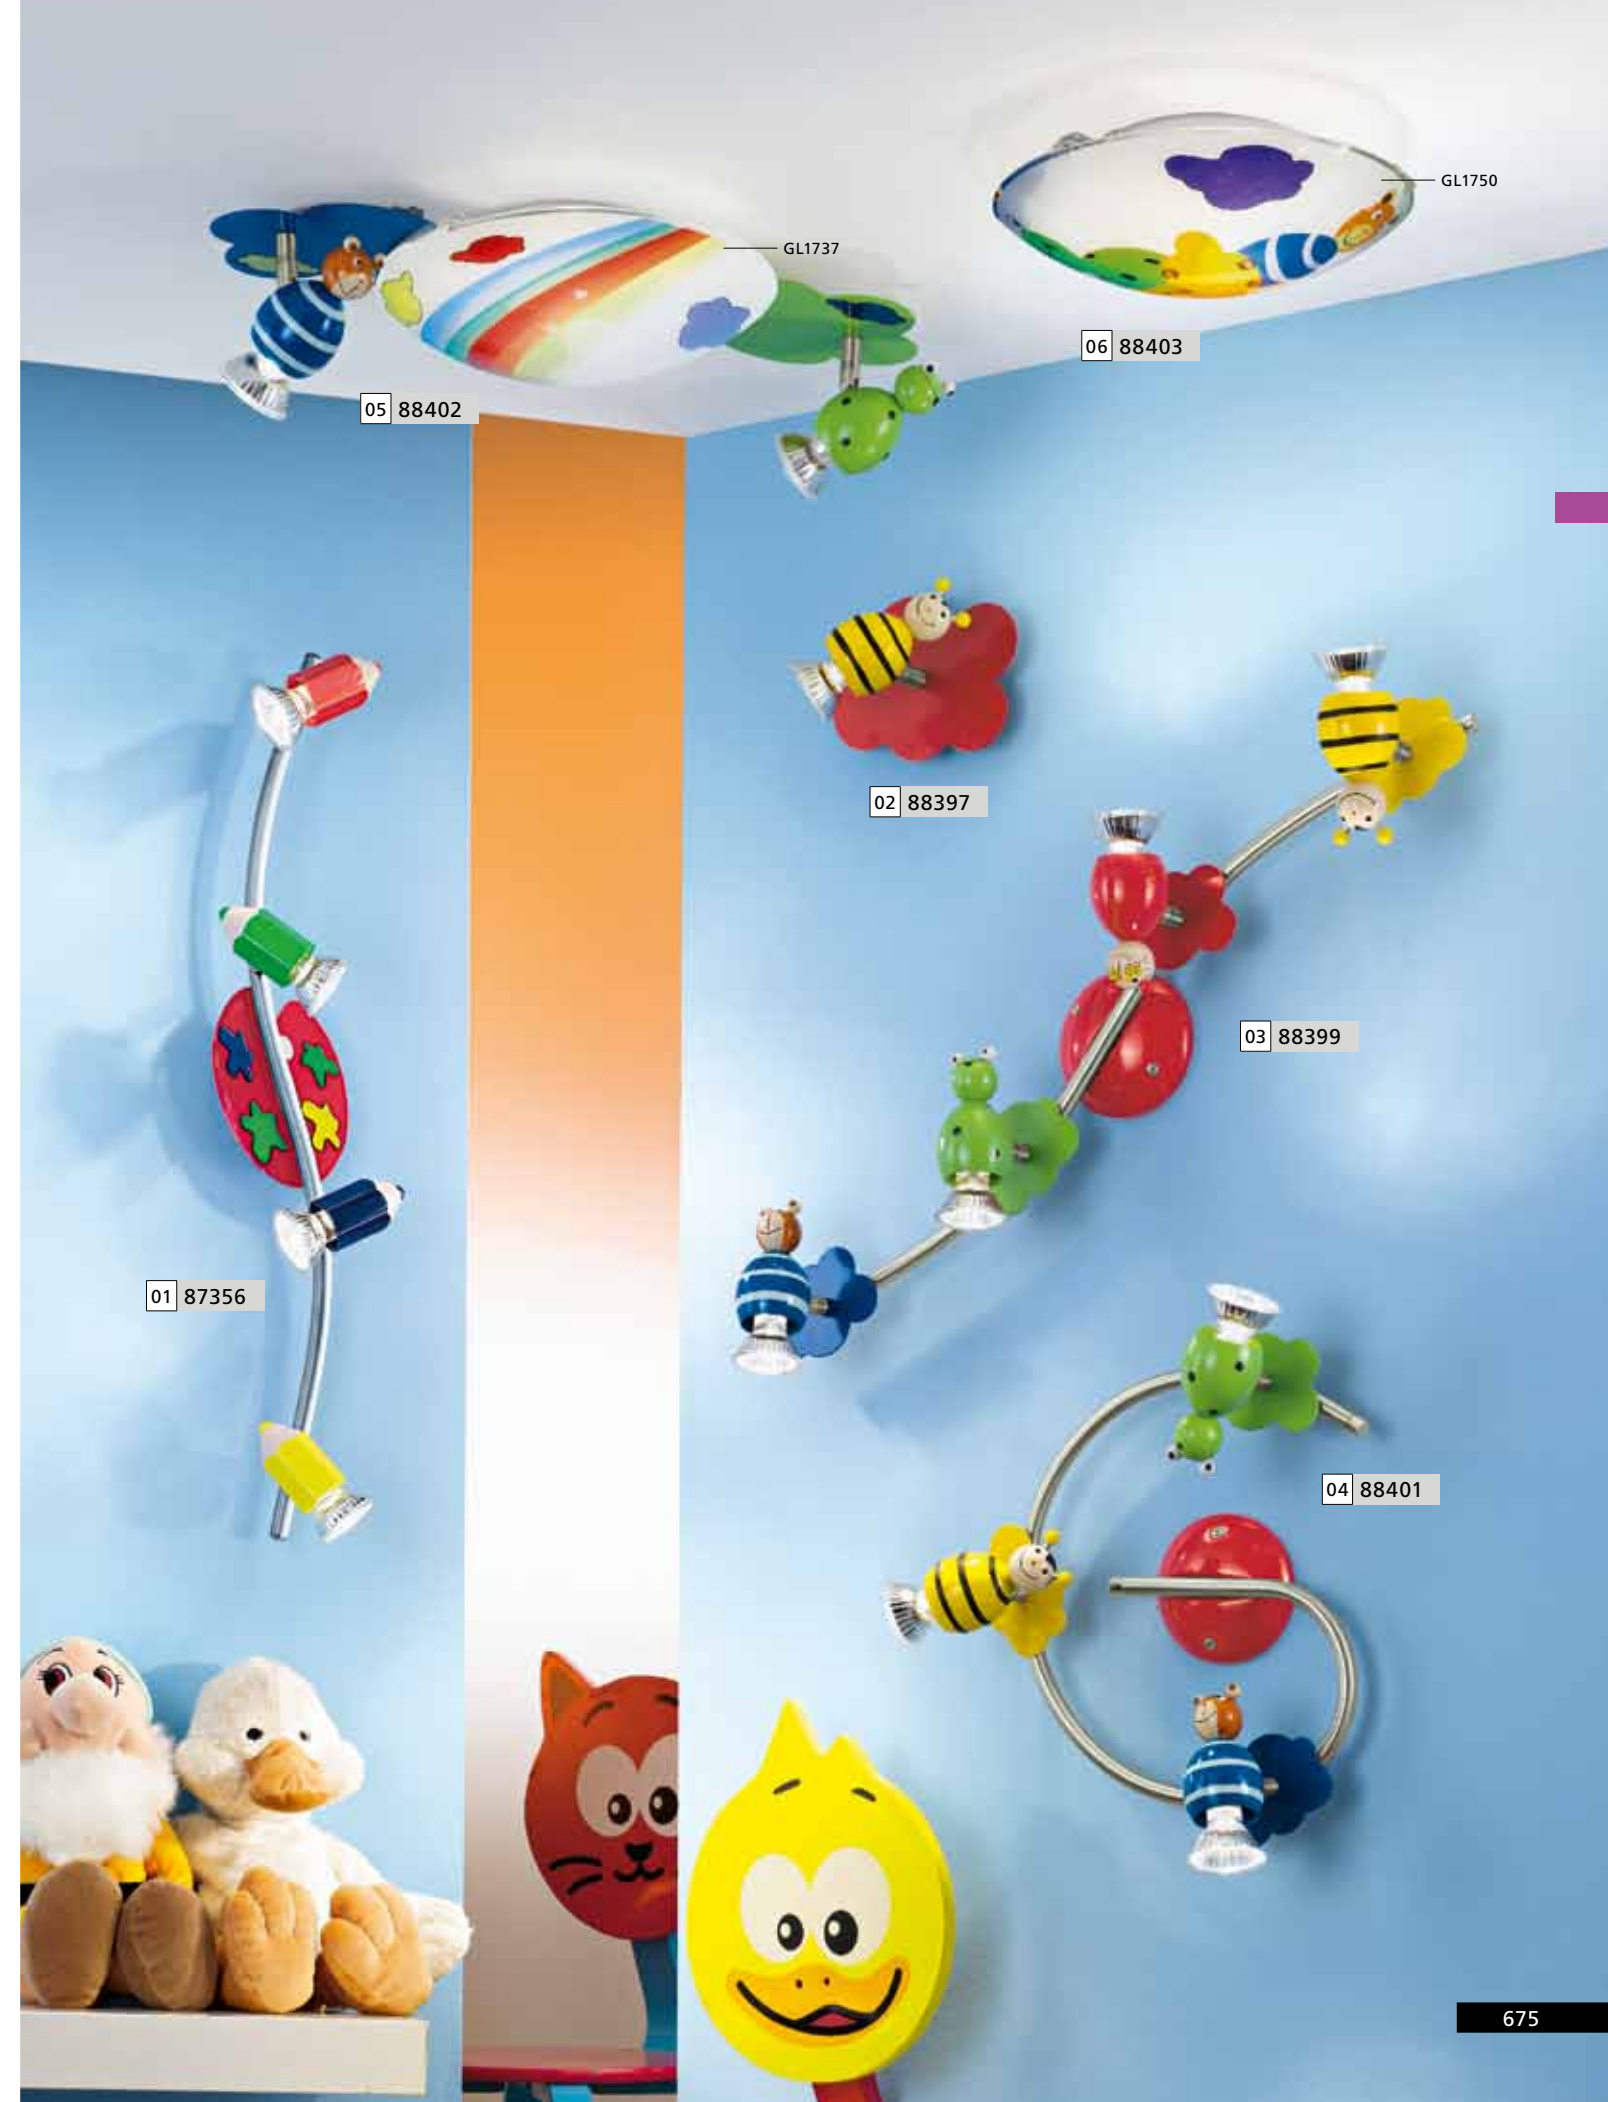

JOLLY + TAYA

01 87356 - JOLLY

Wand- und Deckenleuchte, bunt
wall / ceiling lamp, coloured
applique / plafonnier, coloré
L 645

Inklusive Leuchtmittel | bulb included | Ampoules comprises

02 88397 - TAYA

Wandleuchte, bunt
wall lamp, coloured
applique, coloré
L 145, H 123

Inklusive Leuchtmittel | bulb included | Ampoules comprises

03 88399 - TAYA

Wand- und Deckenleuchte, nickel-matt, bunt
wall / ceiling lamp, nickel matt, coloured
applique / plafonnier, nickel mat, coloré
L 645, B 100

Inklusive Leuchtmittel | bulb included | Ampoules comprises

04 88401 - TAYA

Wand- und Deckenleuchte, nickel-matt, bunt
wall / ceiling lamp, nickel matt, coloured
applique / plafonnier, nickel mat, coloré
L 295, B 255

Inklusive Leuchtmittel | bulb included | Ampoules comprises

05 88402 - TAYA

Wand- und Deckenleuchte, nickel-matt, bunt / satiniert
wall / ceiling lamp, nickel matt, coloured / satinated
applique / plafonnier, nickel mat, coloré / satiné
L 488, B 250

GL1737
Inklusive GU10 Leuchtmittel | GU10 bulb included |
GU10 Ampoules comprises

06 88403 - TAYA

Wand- und Deckenleuchte / Glas satiniert, weiß, bunt
wall / ceiling lamp / satinated glass, white, coloured
applique / plafonnier / verre satiné, blanc, coloré
Ø 250

GL1750