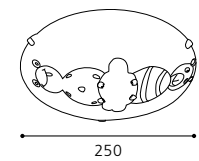

06 88403 - TAYA

Wand- und Deckenleuchte / Glas satiniert, weiß, bunt
wall / ceiling lamp / satinated glass, white, coloured
applique / plafonnier / verre satiné, blanc, coloré
Ø 250

GL1750