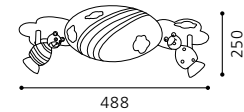

05 88402 - TAYA

Wand- und Deckenleuchte, nickel-matt, bunt / satiniert
wall / ceiling lamp, nickel matt, coloured / satinated
applique / plafonnier, nickel mat, coloré / satiné
L 488, B 250