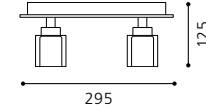

06 83922 - TRESKO

Deckenleuchte, chrom / Kristall, klar, satiniert
ceiling lamp, chrome / crystal, clear, satinated
plafonnier, chrome / cristal, clair, satiné
L 295, B 295, H 125

GL-855
Inklusive Leuchtmittel | bulb included | Ampoules comprises