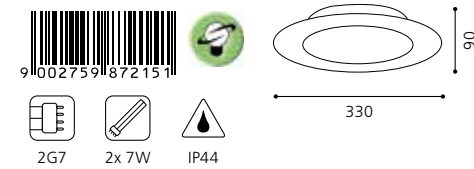

02 87215 - PALMERA

Wand- und Deckenleuchte, nickel-matt / weiß
wall / ceiling lamp, nickel matt / white
applique / plafonnier, nickel mat / blanc
Ø 330, A 90