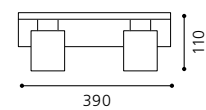

03 83888 - SINTRA

Wandleuchte, chrom / Kristall, klar, satiniert
wall lamp, chrome / crystal, clear, satinated
applique, chrome / cristal, clair, satiné
L 390, H 110, A 100