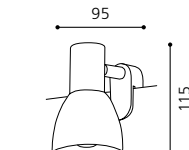

STICKER + TRON + GRANADA + NIMES + GRANADA 1

01 85825 - STICKER

Spiegelleuchte, chrom
mirror lamp, chrome
lampe miroir, chrome

L 55, H 95, A 75

ET0205

Inklusive Leuchtmittel | bulb included | Ampoules comprises

02 85828 - STICKER

Spiegelleuchte, chrom / Glas satiniert, weiß
mirror lamp, chrome / satinated glass, white
lampe miroir, chrome / verre satiné, blanc

L 50, H 85, A 70

GL-505

Inklusive Leuchtmittel | bulb included | Ampoules comprises

03 85832 - STICKER

Spiegelleuchte, chrom / Glas opal, weiß
mirror lamp, chrome / opal glass, white
lampe miroir, chrome / verre opale, blanc

L 70, H 115, A 95

GL-327

04 85812 - TRON

Spiegelleuchte, chrom / Glas satiniert, weiß
mirror lamp, chrome / satinated glass, white
lampe miroir, chrome / verre satiné, blanc

L 255, H 235, A 125

GL-860

Inklusive Leuchtmittel | bulb included | Ampoules comprises

05 85816 - GRANADA

Spiegelleuchte, chrom / Glas satiniert, weiß, klar
mirror lamp, chrome / satinated glass, white, clear
lampe miroir, chrome / verre satiné, blanc, clair

L 295, H 145, A 122

GL-843

Inklusive Leuchtmittel | bulb included | Ampoules comprises

06 85817 - GRANADA

Spiegelleuchte, chrom
mirror lamp, chrome
lampe miroir, chrome

L 210, H 125, A 120

GL-505

Inklusive Leuchtmittel | bulb included | Ampoules comprises

07 89625 - NIMES

Wandleuchte, chrom / Glas geätzt, weiß, Glas, klar
wall lamp, chrome / corroded glass, white, glass, clear
applique, chrome / verre rouillé, blanc, verre, clair

L 70, H 215, A 175

GL1756, GL1757, ET0803

Inklusive Leuchtmittel | bulb included | Ampoules comprises

08 89647 - GRANADA 1

Wandleuchte, chrom / Glas satiniert, weiß
wall lamp, chrome / satinated glass, white
applique, chrome / verre satiné, blanc

L 340, H 150, A 135

GL2158

Inklusive Leuchtmittel | bulb included | Ampoules comprises