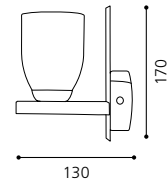

06 88199 - PALERMO

Wandleuchte, nickel-matt / Glas opal, weiß
wall lamp, nickel matt / opal glass, white
applique, nickel mat / verre opale, blanc
L 100, H 170, A 130