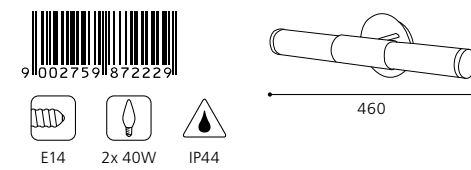

07 87222 - PALMERA

Wandleuchte, nickel-matt / Glas opal, weiß
wall lamp, nickel matt / opal glass, white
applique, nickel mat / verre opale, blanc
L 460, A 110

GL1627