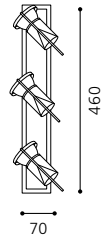

Inklusive Leuchtmittel | bulb included | Ampoules comprises

03 90686 - TAMARA

Wand- und Deckenleuchte, nickel-matt, chrom
wall / ceiling lamp, nickel matt, chrome
applique / plafonnier, nickel mat, chrome
Ø 175