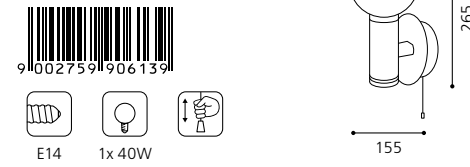

05 90613 - PALMERA

Wandleuchte, chrom / Glas opal, weiß
wall lamp, chrome / opal glass, white
applique, chrome / verre opale, blanc
L 125, H 265, A 155