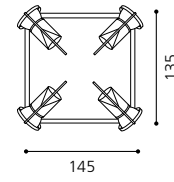

04 90687 - TAMARA

Wand- und Deckenleuchte, nickel-matt, chrom
wall / ceiling lamp, nickel matt, chrome
applique / plafonnier, nickel mat, chrome
L 145, B 135

Inklusive Leuchtmittel | bulb included | Ampoules comprises