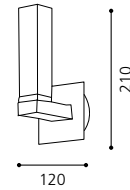

01 88283 - PALERMO

Wandleuchte, nickel-matt / Glas opal, weiß
wall lamp, nickel matt / opal glass, white
applique, nickel mat / verre opale, blanc
L 95, H 210, A 120