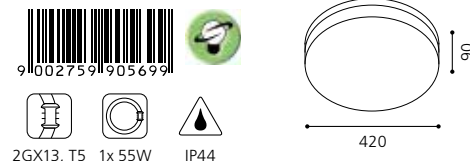

07 90569 - LORA

Deckenleuchte, chrom / Glas opal, weiß
ceiling lamp, chrome / opal glass, white
plafonnier, chrome / verre opale, blanc
Ø 420, A 90

GL2473
Inklusive Leuchtmittel | bulb included | Ampoules comprises