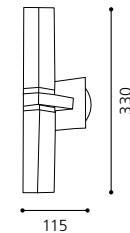

02 88284 - PALERMO

Wandleuchte, nickel-matt / Glas opal, weiß
wall lamp, nickel matt / opal glass, white
applique, nickel mat / verre opale, blanc
L 95, H 330, A 115