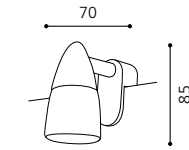

STICKER + TRON + GRANADA + NIMES + GRANADA 1

01 85825 - STICKER

Spiegelleuchte, chrom
mirror lamp, chrome
lampe miroir, chrome

L 55, H 95, A 75

ET0205

Inklusive Leuchtmittel | bulb included | Ampoules comprises

02 85828 - STICKER

Spiegelleuchte, chrom / Glas satiniert, weiß
mirror lamp, chrome / satinated glass, white
lampe miroir, chrome / verre satiné, blanc

L 50, H 85, A 70

GL-505

Inklusive Leuchtmittel | bulb included | Ampoules comprises

03 85832 - STICKER

Spiegelleuchte, chrom / Glas opal, weiß
mirror lamp, chrome / opal glass, white
lampe miroir, chrome / verre opale, blanc

L 70, H 115, A 95

GL-327

04 85812 - TRON

Spiegelleuchte, chrom / Glas satiniert, weiß
mirror lamp, chrome / satinated glass, white
lampe miroir, chrome / verre satiné, blanc

L 255, H 235, A 125

GL-860

Inklusive Leuchtmittel | bulb included | Ampoules comprises

05 85816 - GRANADA

Spiegelleuchte, chrom / Glas satiniert, weiß, klar
mirror lamp, chrome / satinated glass, white, clear
lampe miroir, chrome / verre satiné, blanc, clair

L 295, H 145, A 122

GL-843

Inklusive Leuchtmittel | bulb included | Ampoules comprises

06 85817 - GRANADA

Spiegelleuchte, chrom
mirror lamp, chrome
lampe miroir, chrome

L 210, H 125, A 120

GL-505

Inklusive Leuchtmittel | bulb included | Ampoules comprises

07 89625 - NIMES

Wandleuchte, chrom / Glas geätzt, weiß, Glas, klar
wall lamp, chrome / corroded glass, white, glass, clear
applique, chrome / verre rouillé, blanc, verre, clair

L 70, H 215, A 175

GL1756, GL1757, ET0803

Inklusive Leuchtmittel | bulb included | Ampoules comprises

08 89647 - GRANADA 1

Wandleuchte, chrom / Glas satiniert, weiß
wall lamp, chrome / satinated glass, white
applique, chrome / verre satiné, blanc

L 340, H 150, A 135

GL2158

Inklusive Leuchtmittel | bulb included | Ampoules comprises