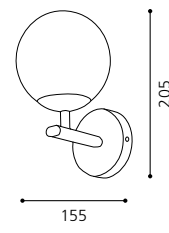

GL1758
Inklusive Leuchtmittel | bulb included | Ampoules comprises

06 88199 - PALERMO

Wandleuchte, nickel-matt / Glas opal, weiß
wall lamp, nickel matt / opal glass, white
applique, nickel mat / verre opale, blanc
L 100, H 170, A 130