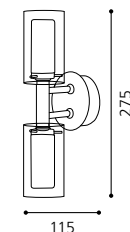

04 88194 - PALERMO

Wandleuchte, chrom / Glas satiniert, klar
wall lamp, chrome / satinated glass, clear
applique, chrome / verre satiné, clair
L 90, H 275, A 115