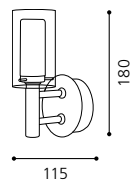

03 88193 - PALERMO

Wandleuchte, chrom / Glas satiniert, klar
wall lamp, chrome / satinated glass, clear
applique, chrome / verre satiné, clair
L 90, H 180, A 115