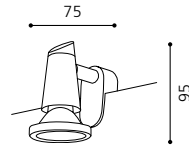

STICKER + TRON + GRANADA + NIMES + GRANADA 1

01 85825 - STICKER

Spiegelleuchte, chrom
mirror lamp, chrome
lampe miroir, chrome

L 55, H 95, A 75

ET0205

Inklusive Leuchtmittel | bulb included | Ampoules comprises

02 85828 - STICKER

Spiegelleuchte, chrom / Glas satiniert, weiß
mirror lamp, chrome / satinated glass, white
lampe miroir, chrome / verre satiné, blanc

L 50, H 85, A 70

GL-505

Inklusive Leuchtmittel | bulb included | Ampoules comprises

03 85832 - STICKER

Spiegelleuchte, chrom / Glas opal, weiß
mirror lamp, chrome / opal glass, white
lampe miroir, chrome / verre opale, blanc

L 70, H 115, A 95

GL-327

04 85812 - TRON

Spiegelleuchte, chrom / Glas satiniert, weiß
mirror lamp, chrome / satinated glass, white
lampe miroir, chrome / verre satiné, blanc

L 255, H 235, A 125

GL-860

Inklusive Leuchtmittel | bulb included | Ampoules comprises

05 85816 - GRANADA

Spiegelleuchte, chrom / Glas satiniert, weiß, klar
mirror lamp, chrome / satinated glass, white, clear
lampe miroir, chrome / verre satiné, blanc, clair

L 295, H 145, A 122

GL-843

Inklusive Leuchtmittel | bulb included | Ampoules comprises

06 85817 - GRANADA

Spiegelleuchte, chrom
mirror lamp, chrome
lampe miroir, chrome

L 210, H 125, A 120

GL-505

Inklusive Leuchtmittel | bulb included | Ampoules comprises

07 89625 - NIMES

Wandleuchte, chrom / Glas geätzt, weiß, Glas, klar
wall lamp, chrome / corroded glass, white, glass, clear
applique, chrome / verre rouillé, blanc, verre, clair

L 70, H 215, A 175

GL1756, GL1757, ET0803

Inklusive Leuchtmittel | bulb included | Ampoules comprises

08 89647 - GRANADA 1

Wandleuchte, chrom / Glas satiniert, weiß
wall lamp, chrome / satinated glass, white
applique, chrome / verre satiné, blanc

L 340, H 150, A 135

GL2158

Inklusive Leuchtmittel | bulb included | Ampoules comprises