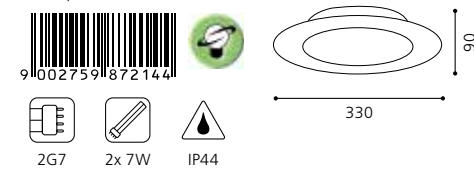

03 87214 - PALMERA

Wand- und Deckenleuchte, chrom / weiß
wall / ceiling lamp, chrome / white
applique / plafonnier, chrome / blanc
Ø 330, A 90