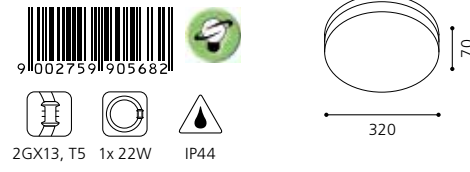

06 90568 - LORA

Deckenleuchte, chrom / Glas opal, weiß
ceiling lamp, chrome / opal glass, white
plafonnier, chrome / verre opale, blanc
Ø 320, A 70