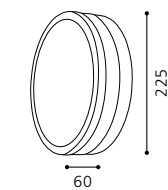

09 88508 - PALERMO

Wand- und Deckenleuchte, nickel-matt / Glas satiniert
wall / ceiling lamp, nickel matt / satinated glass
applique / plafonnier, nickel mat / verre satiné
Ø 225, A 60