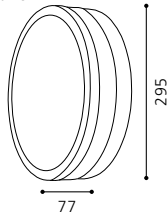

GL1787
Inklusive Leuchtmittel | bulb included | Ampoules comprises

09 88508 - PALERMO

Wand- und Deckenleuchte, nickel-matt / Glas satiniert
wall / ceiling lamp, nickel matt / satinated glass
applique / plafonnier, nickel mat / verre satiné
Ø 225, A 60