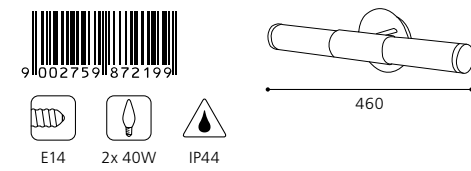

05 87219 - PALMERA

Wandleuchte, chrom / Glas opal, weiß
wall lamp, chrome / opal glass, white
applique, chrome / verre opale, blanc
L 460, A 110