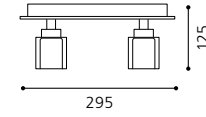

05 83921 - TRESKO

Deckenleuchte, nickel-matt / Kristall, klar, satiniert
ceiling lamp, nickel matt / crystal, clear, satinated
plafonnier, nickel mat / cristal, clair, satiné
L 295, B 295, H 125