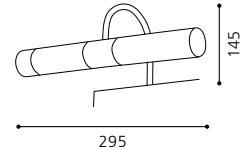

05 85816 - GRANADA

Spiegelleuchte, chrom / Glas satiniert, weiß, klar
mirror lamp, chrome / satinated glass, white, clear
lampe miroir, chrome / verre satiné, blanc, clair

L 295, H 145, A 122

GL-843

Inklusive Leuchtmittel | bulb included | Ampoules comprises