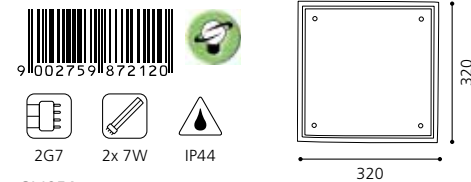

03 87212 - SAMIRA

Wand- und Deckenleuchte, nickel-matt / Glas satiniert
wall / ceiling lamp, nickel matt / satinated glass
applique / plafonnier, nickel mat / verre satiné
L 320, H 320, A 97