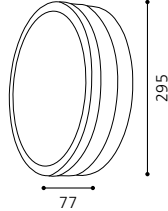

10 88509 - PALERMO

Wand- und Deckenleuchte, nickel-matt / Glas satiniert
wall / ceiling lamp, nickel matt / satinated glass
applique / plafonnier, nickel mat / verre satiné
Ø 295, A 77

GL1820
Inklusive Leuchtmittel | bulb included | Ampoules comprises