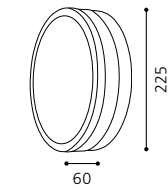

07 88196 - PALERMO

Wand- und Deckenleuchte, chrom / Glas satiniert
wall / ceiling lamp, chrome / satinated glass
applique / plafonnier, chrome / verre satiné
Ø 225, A 60