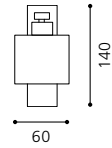

L 50, H 640, A 75

GL-843
Inklusive Leuchtmittel | bulb included | *Ampoules comprises*

SINTRA + TRESKO

01 83891 - SINTRA

Wandleuchte, chrom / Kristall, klar, satiniert
wall lamp, chrome / crystal, clear, satinated
applique, chrome / cristal, clair, satiné
L 60, H 140, A 95