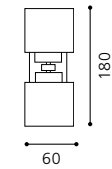

02 83889 - SINTRA

Wandleuchte, chrom / Kristall, klar, satiniert
wall lamp, chrome / crystal, clear, satinated
applique, chrome / cristal, clair, satiné
L 60, H 180, A 95