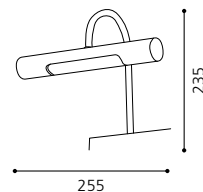

04 85812 - TRON

Spiegelleuchte, chrom / Glas satiniert, weiß
mirror lamp, chrome / satinated glass, white
lampe miroir, chrome / verre satiné, blanc

L 255, H 235, A 125

GL-860

Inklusive Leuchtmittel | bulb included | Ampoules comprises