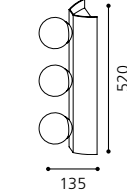

02 90627 - NESO

Wand- und Deckenleuchte, alu / Glas opal, weiß
wall / ceiling lamp, aluminium / opal glass, white
applique / plafonnier, aluminium / verre opale, blanc

L 520, H 135